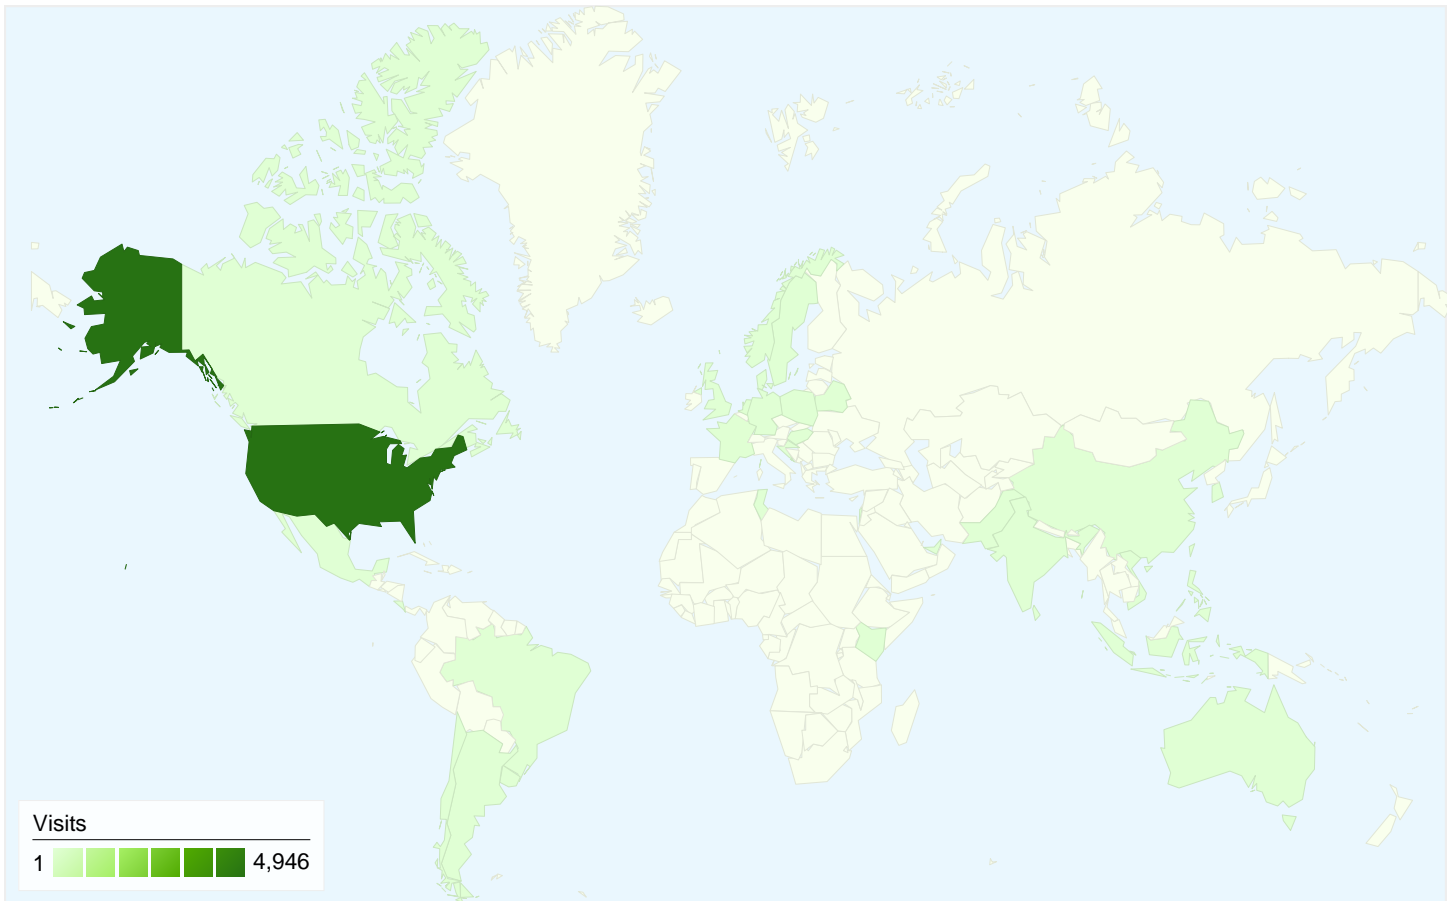

## 3,773 people visited this site

5,112 Visits

3,773 Absolute Unique Visitors

32,538 Pageviews

6.37 Average Pageviews

00:04:29 Time on Site

25.20% Bounce Rate

62.75% New Visits

All traffic sources sent a total of 5,112 visits

- 20.54% Direct Traffic
- 13.89% Referring Sites
- 65.57% Search Engines

- Search Engines**  
3,352.00 (65.57%)
- Direct Traffic**  
1,050.00 (20.54%)
- Referring Sites**  
710.00 (13.89%)

## 5,112 visits came from 35 countries/territories

Site Usage

Country/Territory	Visits	Pages/Visit	Avg. Time on Site	% New Visits	Bounce Rate
<b>United States</b>	<b>4,946</b>	6.42	00:04:32	62.76%	24.30%
Netherlands	40	1.60	00:00:12	7.50%	97.50%
France	19	9.63	00:03:49	63.16%	36.84%
Taiwan	12	4.08	00:02:54	91.67%	58.33%
United Kingdom	10	5.10	00:03:45	100.00%	30.00%
Canada	10	7.50	00:03:05	90.00%	20.00%
China	9	2.44	00:02:18	88.89%	44.44%
Brazil	7	3.00	00:05:13	71.43%	28.57%
Philippines	6	5.67	00:04:01	100.00%	33.33%

Mexico	6	6.67	00:02:21	66.67%	66.67%
					1 - 10 of 35

Pages on this site were viewed a total of 32,538 times

32,538 Pageviews

23,692 Unique Views

25.20% Bounce Rate