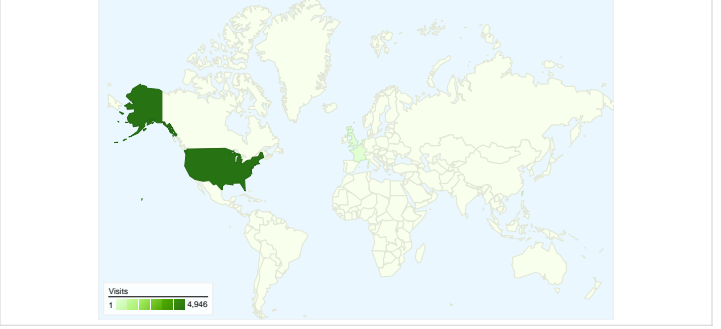

**Site Usage**

- 5,112 Visits
- 32,538 Pageviews
- 6.37 Pages/Visit
- 25.20% Bounce Rate
- 00:04:29 Avg. Time on Site
- 62.75% % New Visits

**Visitors Overview**

**Map Overlay**

**Traffic Sources Overview**

## 3,773 people visited this site

5,112 Visits

3,773 Absolute Unique Visitors

32,538 Pageviews

6.37 Average Pageviews

00:04:29 Time on Site

25.20% Bounce Rate

62.75% New Visits

All traffic sources sent a total of 5,112 visits

- 20.54% Direct Traffic
- 13.89% Referring Sites
- 65.57% Search Engines

- Search Engines**  
3,352.00 (65.57%)
- Direct Traffic**  
1,050.00 (20.54%)
- Referring Sites**  
710.00 (13.89%)

## 5,112 visits came from 35 countries/territories

Site Usage

Country/Territory	Visits	Pages/Visit	Avg. Time on Site	% New Visits	Bounce Rate
<b>United States</b>	<b>4,946</b>	6.42	00:04:32	62.76%	24.30%
Netherlands	40	1.60	00:00:12	7.50%	97.50%
France	19	9.63	00:03:49	63.16%	36.84%
Taiwan	12	4.08	00:02:54	91.67%	58.33%
United Kingdom	10	5.10	00:03:45	100.00%	30.00%
Canada	10	7.50	00:03:05	90.00%	20.00%
China	9	2.44	00:02:18	88.89%	44.44%
Brazil	7	3.00	00:05:13	71.43%	28.57%
Philippines	6	5.67	00:04:01	100.00%	33.33%