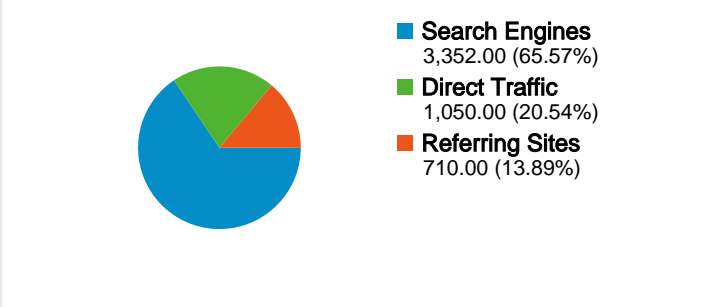

**Site Usage**

- 5,112 Visits
- 32,538 Pageviews
- 6.37 Pages/Visit
- 25.20% Bounce Rate
- 00:04:29 Avg. Time on Site
- 62.75% % New Visits

**Visitors Overview**

**Map Overlay**

**Traffic Sources Overview**

**Content Overview**

Pages	Pageviews	% Pageviews
/	6,648	20.43%
/about	1,865	5.73%
/resident-info	1,481	4.55%
/home-sales	1,265	3.89%
/about/amenities-and-	870	2.67%

## 3,773 people visited this site

5,112 Visits

3,773 Absolute Unique Visitors

32,538 Pageviews

6.37 Average Pageviews

00:04:29 Time on Site

25.20% Bounce Rate

62.75% New Visits

## 5,112 visits came from 35 countries/territories

Site Usage

Country/Territory	Visits	Pages/Visit	Avg. Time on Site	% New Visits	Bounce Rate
<b>United States</b>	<b>4,946</b>	6.42	00:04:32	62.76%	24.30%
Netherlands	40	1.60	00:00:12	7.50%	97.50%
France	19	9.63	00:03:49	63.16%	36.84%
Taiwan	12	4.08	00:02:54	91.67%	58.33%
United Kingdom	10	5.10	00:03:45	100.00%	30.00%
Canada	10	7.50	00:03:05	90.00%	20.00%
China	9	2.44	00:02:18	88.89%	44.44%
Brazil	7	3.00	00:05:13	71.43%	28.57%
Philippines	6	5.67	00:04:01	100.00%	33.33%