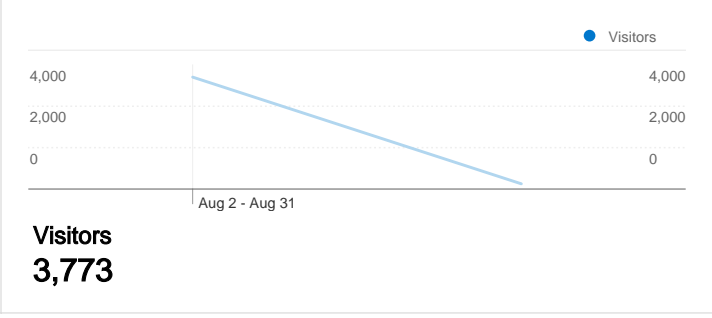

**Site Usage**

- 5,112 Visits
- 32,538 Pageviews
- 6.37 Pages/Visit
- 25.20% Bounce Rate
- 00:04:29 Avg. Time on Site
- 62.75% % New Visits

**Visitors Overview**

**Map Overlay**

**Traffic Sources Overview**

**Content Overview**

Pages	Pageviews	% Pageviews
/	6,648	20.43%
/about	1,865	5.73%
/resident-info	1,481	4.55%
/home-sales	1,265	3.89%
/about/amenities-and-	870	2.67%

## 3,773 people visited this site

5,112 Visits

3,773 Absolute Unique Visitors

32,538 Pageviews

6.37 Average Pageviews

00:04:29 Time on Site

25.20% Bounce Rate

62.75% New Visits

## 5,112 visits came from 35 countries/territories

Site Usage

Country/Territory	Visits	Pages/Visit	Avg. Time on Site	% New Visits	Bounce Rate
<b>United States</b>	<b>4,946</b>	6.42	00:04:32	62.76%	24.30%
Netherlands	40	1.60	00:00:12	7.50%	97.50%
France	19	9.63	00:03:49	63.16%	36.84%
Taiwan	12	4.08	00:02:54	91.67%	58.33%
United Kingdom	10	5.10	00:03:45	100.00%	30.00%
Canada	10	7.50	00:03:05	90.00%	20.00%
China	9	2.44	00:02:18	88.89%	44.44%
Brazil	7	3.00	00:05:13	71.43%	28.57%
Philippines	6	5.67	00:04:01	100.00%	33.33%