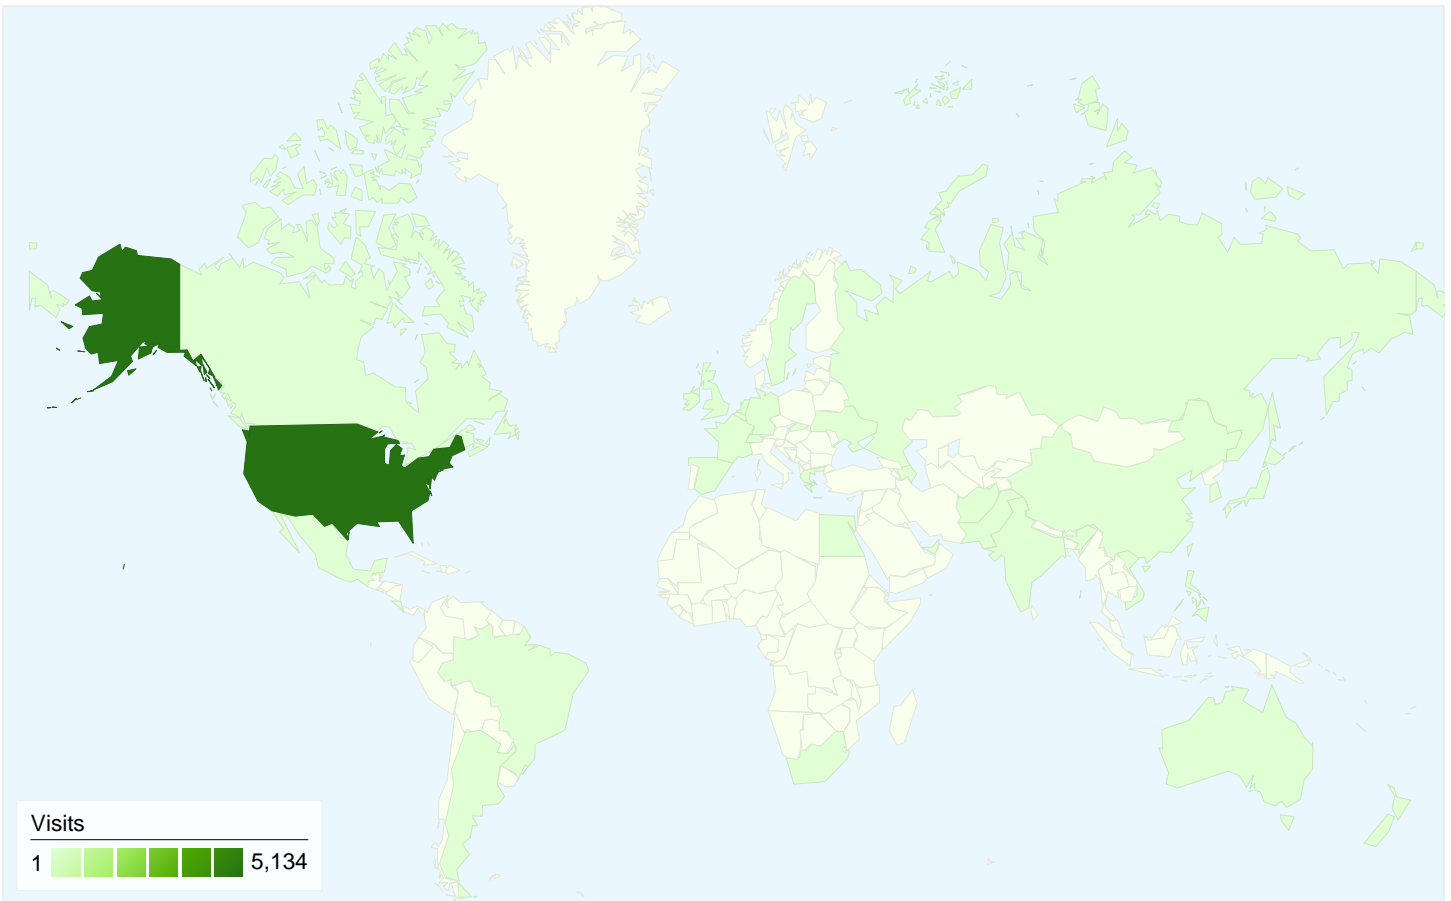

## 4,020 people visited this site

5,299 Visits

4,020 Absolute Unique Visitors

31,833 Pageviews

6.01 Average Pageviews

00:04:15 Time on Site

26.06% Bounce Rate

66.03% New Visits

All traffic sources sent a total of 5,299 visits

 17.55% Direct Traffic

 17.80% Referring Sites

 64.65% Search Engines

- **Search Engines**  
3,426.00 (64.65%)
- **Referring Sites**  
943.00 (17.80%)
- **Direct Traffic**  
930.00 (17.55%)

## 5,299 visits came from 37 countries/territories

Site Usage

| Country/Territory  | Visits   | Pages/Visit  | Avg. Time on Site   | % New Visits   | Bounce Rate |
|--|--|--|---|--|-------------|
| <b>Visits</b><br><b>5,299</b><br>% of Site Total:<br>100.00% | <b>Pages/Visit</b><br><b>6.01</b><br>Site Avg:<br>6.01 (0.00%) | <b>Avg. Time on Site</b><br><b>00:04:15</b><br>Site Avg:<br>00:04:15 (0.00%) | <b>% New Visits</b><br><b>66.05%</b><br>Site Avg:<br>66.03% (0.03%) | <b>Bounce Rate</b><br><b>26.06%</b><br>Site Avg:<br>26.06% (0.00%) |             |
| United States  | 5,134  | 6.10   | 00:04:18  | 66.07%   | 25.26%      |
| Netherlands  | 35   | 1.11   | 00:00:02  | 2.86%  | 97.14%      |
| Canada   | 16   | 4.75   | 00:03:29  | 68.75%   | 25.00%      |
| Mexico   | 13   | 4.46   | 00:04:59  | 76.92%   | 30.77%      |
| France   | 9  | 4.56   | 00:15:24  | 88.89%   | 22.22%      |
| United Kingdom   | 9  | 3.22   | 00:01:35  | 88.89%   | 22.22%      |
| India  | 7  | 3.57   | 00:05:47  | 100.00%  | 28.57%      |
| Sweden   | 6  | 2.50   | 00:00:33  | 83.33%   | 66.67%      |
| Australia  | 6  | 5.83   | 00:04:12  | 83.33%   | 0.00%       |