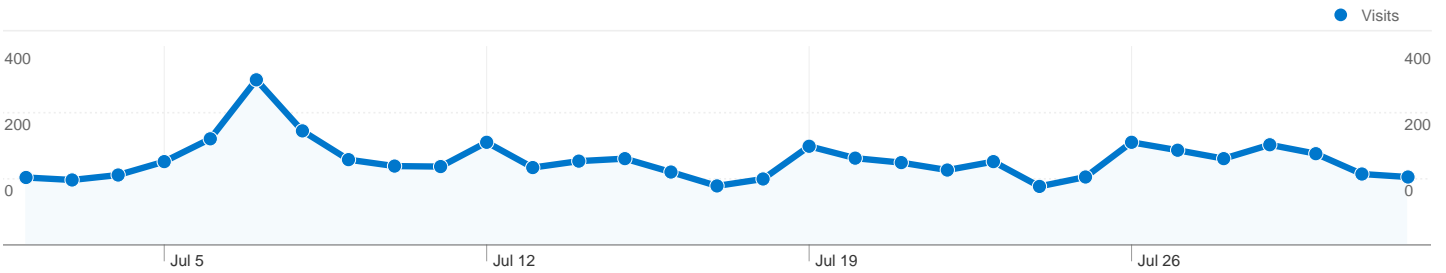

**Site Usage**

**5,299** Visits

**26.06%** Bounce Rate

**31,833** Pageviews

**00:04:15** Avg. Time on Site

**6.01** Pages/Visit

**66.03%** % New Visits

**Visitors Overview** **Map Overlay**

## 4,020 people visited this site

5,299 Visits

4,020 Absolute Unique Visitors

31,833 Pageviews

6.01 Average Pageviews

00:04:15 Time on Site

26.06% Bounce Rate

66.03% New Visits

All traffic sources sent a total of 5,299 visits

 17.55% Direct Traffic

 17.80% Referring Sites

 64.65% Search Engines

- **Search Engines**  
3,426.00 (64.65%)
- **Referring Sites**  
943.00 (17.80%)
- **Direct Traffic**  
930.00 (17.55%)

Pages on this site were viewed a total of 31,833 times

 **31,833** Pageviews

 **23,614** Unique Views

 **26.06%** Bounce Rate