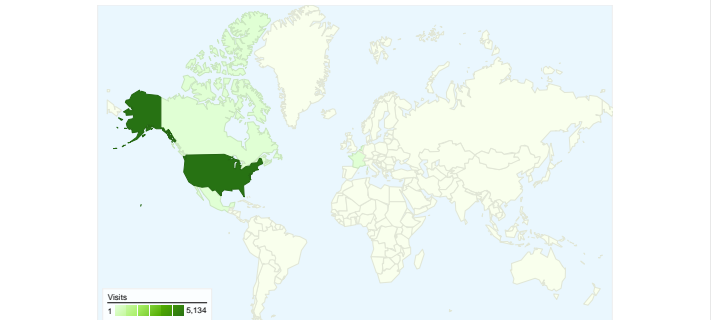

**Site Usage**

**5,299** Visits

**26.06%** Bounce Rate

**31,833** Pageviews

**00:04:15** Avg. Time on Site

**6.01** Pages/Visit

**66.03%** % New Visits

**Visitors Overview** **Map Overlay**

All traffic sources sent a total of 5,299 visits

 17.55% Direct Traffic

 17.80% Referring Sites

 64.65% Search Engines

- **Search Engines**  
3,426.00 (64.65%)
- **Referring Sites**  
943.00 (17.80%)
- **Direct Traffic**  
930.00 (17.55%)

## 5,299 visits came from 37 countries/territories

Site Usage

| Country/Territory  | Visits   | Pages/Visit  | Avg. Time on Site   | % New Visits   | Bounce Rate |
|--|--|--|---|--|-------------|
| <b>Visits</b><br><b>5,299</b><br>% of Site Total:<br>100.00% | <b>Pages/Visit</b><br><b>6.01</b><br>Site Avg:<br>6.01 (0.00%) | <b>Avg. Time on Site</b><br><b>00:04:15</b><br>Site Avg:<br>00:04:15 (0.00%) | <b>% New Visits</b><br><b>66.05%</b><br>Site Avg:<br>66.03% (0.03%) | <b>Bounce Rate</b><br><b>26.06%</b><br>Site Avg:<br>26.06% (0.00%) |             |
| United States  | 5,134  | 6.10   | 00:04:18  | 66.07%   | 25.26%      |
| Netherlands  | 35   | 1.11   | 00:00:02  | 2.86%  | 97.14%      |
| Canada   | 16   | 4.75   | 00:03:29  | 68.75%   | 25.00%      |
| Mexico   | 13   | 4.46   | 00:04:59  | 76.92%   | 30.77%      |
| France   | 9  | 4.56   | 00:15:24  | 88.89%   | 22.22%      |
| United Kingdom   | 9  | 3.22   | 00:01:35  | 88.89%   | 22.22%      |
| India  | 7  | 3.57   | 00:05:47  | 100.00%  | 28.57%      |
| Sweden   | 6  | 2.50   | 00:00:33  | 83.33%   | 66.67%      |
| Australia  | 6  | 5.83   | 00:04:12  | 83.33%   | 0.00%       |

Pages on this site were viewed a total of 31,833 times

 **31,833** Pageviews

 **23,614** Unique Views

 **26.06%** Bounce Rate