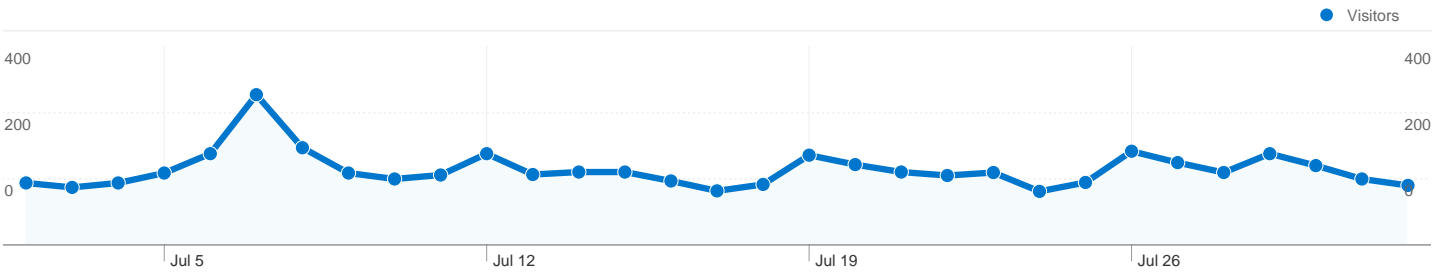

**Site Usage**

**5,299** Visits

**26.06%** Bounce Rate

**31,833** Pageviews

**00:04:15** Avg. Time on Site

**6.01** Pages/Visit

**66.03%** % New Visits

**Visitors Overview** **Map Overlay**

## 4,020 people visited this site

5,299 Visits

4,020 Absolute Unique Visitors

31,833 Pageviews

6.01 Average Pageviews

00:04:15 Time on Site

26.06% Bounce Rate

66.03% New Visits

## 5,299 visits came from 37 countries/territories

Site Usage

| Country/Territory  | Visits   | Pages/Visit  | Avg. Time on Site   | % New Visits   | Bounce Rate |
|--|--|--|---|--|-------------|
| <b>Visits</b><br><b>5,299</b><br>% of Site Total:<br>100.00% | <b>Pages/Visit</b><br><b>6.01</b><br>Site Avg:<br>6.01 (0.00%) | <b>Avg. Time on Site</b><br><b>00:04:15</b><br>Site Avg:<br>00:04:15 (0.00%) | <b>% New Visits</b><br><b>66.05%</b><br>Site Avg:<br>66.03% (0.03%) | <b>Bounce Rate</b><br><b>26.06%</b><br>Site Avg:<br>26.06% (0.00%) |             |
| United States  | 5,134  | 6.10   | 00:04:18  | 66.07%   | 25.26%      |
| Netherlands  | 35   | 1.11   | 00:00:02  | 2.86%  | 97.14%      |
| Canada   | 16   | 4.75   | 00:03:29  | 68.75%   | 25.00%      |
| Mexico   | 13   | 4.46   | 00:04:59  | 76.92%   | 30.77%      |
| France   | 9  | 4.56   | 00:15:24  | 88.89%   | 22.22%      |
| United Kingdom   | 9  | 3.22   | 00:01:35  | 88.89%   | 22.22%      |
| India  | 7  | 3.57   | 00:05:47  | 100.00%  | 28.57%      |
| Sweden   | 6  | 2.50   | 00:00:33  | 83.33%   | 66.67%      |
| Australia  | 6  | 5.83   | 00:04:12  | 83.33%   | 0.00%       |

Pages on this site were viewed a total of 31,833 times

 **31,833** Pageviews

 **23,614** Unique Views

 **26.06%** Bounce Rate