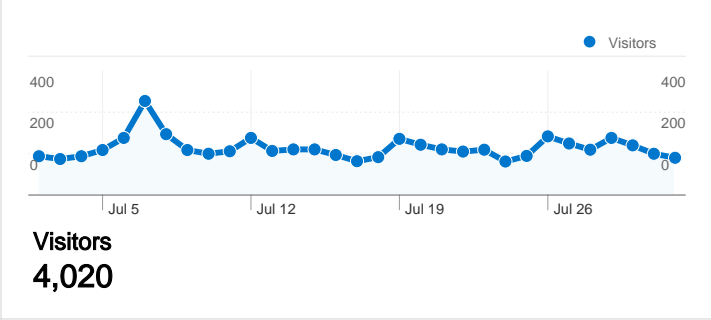

**Site Usage**

**5,299** Visits

**26.06%** Bounce Rate

**31,833** Pageviews

**00:04:15** Avg. Time on Site

**6.01** Pages/Visit

**66.03%** % New Visits

**Visitors Overview** **Map Overlay**

## 4,020 people visited this site

5,299 Visits

4,020 Absolute Unique Visitors

31,833 Pageviews

6.01 Average Pageviews

00:04:15 Time on Site

26.06% Bounce Rate

66.03% New Visits

All traffic sources sent a total of 5,299 visits

 17.55% Direct Traffic

 17.80% Referring Sites

 64.65% Search Engines

- **Search Engines**  
3,426.00 (64.65%)
- **Referring Sites**  
943.00 (17.80%)
- **Direct Traffic**  
930.00 (17.55%)

Pages on this site were viewed a total of 31,833 times

 **31,833** Pageviews

 **23,614** Unique Views

 **26.06%** Bounce Rate