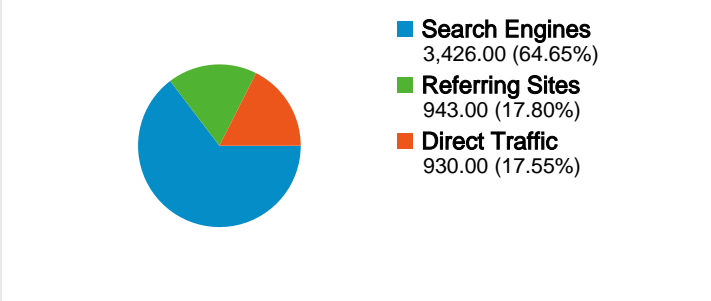

Traffic Sources Overview **Content Overview**

Pages	Pageviews	% Pageviews
/	6,893	21.65%
/about	2,043	6.42%
/home-sales	1,550	4.87%
/resident-info	1,338	4.20%
/about/amenities-and-	887	2.79%