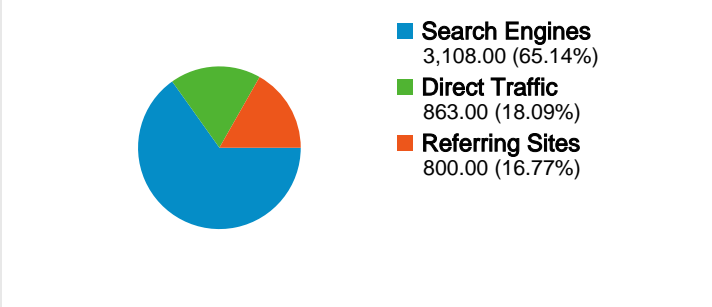

Site Usage

4,771 Visits 28.65% Bounce Rate

26,732 Pageviews 00:03:57 Avg. Time on Site

5.60 Pages/Visit 62.06% % New Visits

Visitors Overview

Map Overlay

Traffic Sources Overview

Content Overview

Pages	Pageviews	% Pageviews
/	6,061	22.67%
/about	1,643	6.15%
/resident-info	1,247	4.66%
/home-sales	1,209	4.52%
/about/amenities-and-	782	2.93%

3,447 people visited this site

4,771 Visits

3,447 Absolute Unique Visitors

All traffic sources sent a total of 4,771 visits

-  18.09% Direct Traffic
-  16.77% Referring Sites
-  65.14% Search Engines

- Search Engines
3,108.00 (65.14%)
- Direct Traffic
863.00 (18.09%)
- Referring Sites
800.00 (16.77%)

4,771 visits came from 35 countries/territories

Site Usage

Country/Territory	Visits	Pages/Visit	Avg. Time on Site	% New Visits	Bounce Rate
United States	4,606	5.63	00:03:59	62.07%	28.09%
Netherlands	31	2.35	00:00:27	6.45%	93.55%
Canada	17	7.06	00:08:16	70.59%	5.88%
Mexico	14	11.07	00:06:47	35.71%	7.14%
Germany	13	5.23	00:03:20	92.31%	38.46%
South Korea	10	2.80	00:01:10	40.00%	50.00%
China	7	3.71	00:01:52	100.00%	14.29%
Japan	7	12.71	00:07:43	85.71%	28.57%
Sweden	6	8.67	00:04:38	66.67%	16.67%