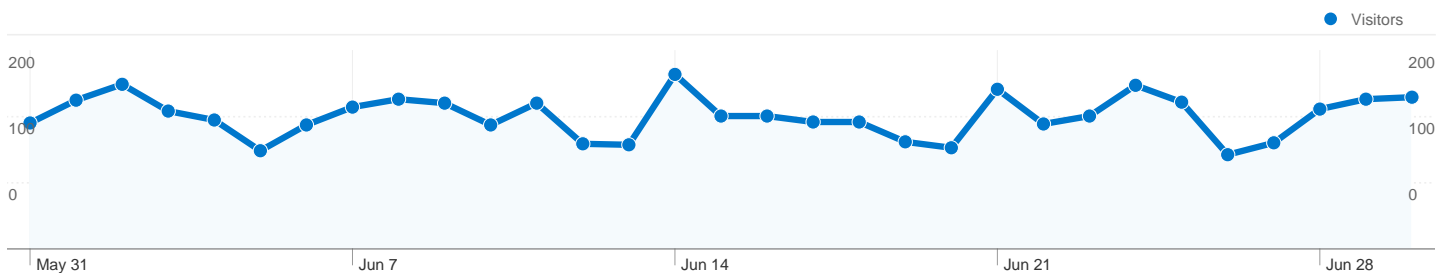

Site Usage

4,771 Visits 28.65% Bounce Rate

26,732 Pageviews 00:03:57 Avg. Time on Site

5.60 Pages/Visit 62.06% % New Visits

Visitors Overview

Map Overlay

Traffic Sources Overview

Content Overview

Pages	Pageviews	% Pageviews
/	6,061	22.67%
/about	1,643	6.15%
/resident-info	1,247	4.66%
/home-sales	1,209	4.52%
/about/amenities-and-	782	2.93%

3,447 people visited this site

4,771 Visits

3,447 Absolute Unique Visitors

All traffic sources sent a total of 4,771 visits

-  18.09% Direct Traffic
-  16.77% Referring Sites
-  65.14% Search Engines

- Search Engines
3,108.00 (65.14%)
- Direct Traffic
863.00 (18.09%)
- Referring Sites
800.00 (16.77%)

4,771 visits came from 35 countries/territories

Site Usage

Country/Territory	Visits	Pages/Visit	Avg. Time on Site	% New Visits	Bounce Rate
United States	4,606	5.63	00:03:59	62.07%	28.09%
Netherlands	31	2.35	00:00:27	6.45%	93.55%
Canada	17	7.06	00:08:16	70.59%	5.88%
Mexico	14	11.07	00:06:47	35.71%	7.14%
Germany	13	5.23	00:03:20	92.31%	38.46%
South Korea	10	2.80	00:01:10	40.00%	50.00%
China	7	3.71	00:01:52	100.00%	14.29%
Japan	7	12.71	00:07:43	85.71%	28.57%
Sweden	6	8.67	00:04:38	66.67%	16.67%