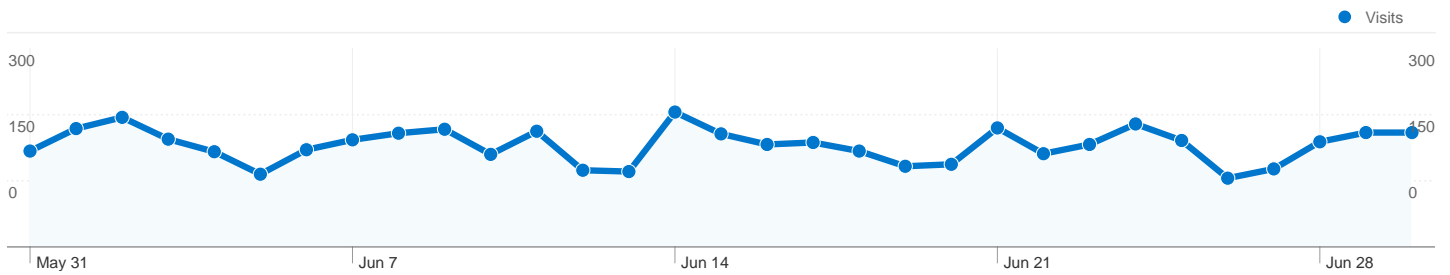

Site Usage

4,771 Visits 28.65% Bounce Rate

26,732 Pageviews 00:03:57 Avg. Time on Site

5.60 Pages/Visit 62.06% % New Visits

Visitors Overview

Map Overlay

Traffic Sources Overview

Content Overview

26,732 Pageviews

5.60 Average Pageviews

00:03:57 Time on Site

28.65% Bounce Rate

62.06% New Visits

Technical Profile

Browser	Visits	% visits	Connection Speed	Visits	% visits
Internet Explorer	2,602	54.54%	Cable	2,072	43.43%
Firefox	1,032	21.63%	DSL	1,585	33.22%
Safari	961	20.14%	Unknown	626	13.12%
Chrome	139	2.91%	T1	353	7.40%
Mozilla Compatible Agent	11	0.23%	OC3	98	2.05%

All traffic sources sent a total of 4,771 visits

-  18.09% Direct Traffic
-  16.77% Referring Sites
-  65.14% Search Engines

- Search Engines
3,108.00 (65.14%)
- Direct Traffic
863.00 (18.09%)
- Referring Sites
800.00 (16.77%)

4,771 visits came from 35 countries/territories

Site Usage

Country/Territory	Visits	Pages/Visit	Avg. Time on Site	% New Visits	Bounce Rate
United States	4,606	5.63	00:03:59	62.07%	28.09%
Netherlands	31	2.35	00:00:27	6.45%	93.55%
Canada	17	7.06	00:08:16	70.59%	5.88%
Mexico	14	11.07	00:06:47	35.71%	7.14%
Germany	13	5.23	00:03:20	92.31%	38.46%
South Korea	10	2.80	00:01:10	40.00%	50.00%
China	7	3.71	00:01:52	100.00%	14.29%
Japan	7	12.71	00:07:43	85.71%	28.57%
Sweden	6	8.67	00:04:38	66.67%	16.67%