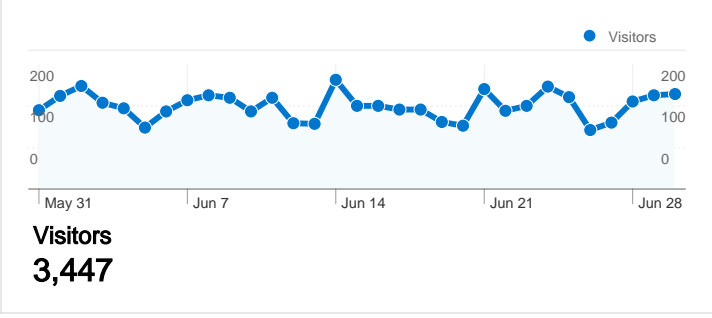

Site Usage

4,771 Visits 28.65% Bounce Rate

26,732 Pageviews 00:03:57 Avg. Time on Site

5.60 Pages/Visit 62.06% % New Visits

Visitors Overview

Map Overlay

Traffic Sources Overview

Content Overview

All traffic sources sent a total of 4,771 visits

-  18.09% Direct Traffic
-  16.77% Referring Sites
-  65.14% Search Engines

- Search Engines
3,108.00 (65.14%)
- Direct Traffic
863.00 (18.09%)
- Referring Sites
800.00 (16.77%)

4,771 visits came from 35 countries/territories

Site Usage

Country/Territory	Visits	Pages/Visit	Avg. Time on Site	% New Visits	Bounce Rate
United States	4,606	5.63	00:03:59	62.07%	28.09%
Netherlands	31	2.35	00:00:27	6.45%	93.55%
Canada	17	7.06	00:08:16	70.59%	5.88%
Mexico	14	11.07	00:06:47	35.71%	7.14%
Germany	13	5.23	00:03:20	92.31%	38.46%
South Korea	10	2.80	00:01:10	40.00%	50.00%
China	7	3.71	00:01:52	100.00%	14.29%
Japan	7	12.71	00:07:43	85.71%	28.57%
Sweden	6	8.67	00:04:38	66.67%	16.67%

United Kingdom	6	5.17	00:04:06	83.33%	33.33%
					1 - 10 of 35

Pages on this site were viewed a total of 26,732 times

26,732 Pageviews

19,997 Unique Views

28.65% Bounce Rate

Top Content

Pages	Pageviews	% Pageviews
/	6,061	22.67%
/about	1,643	6.15%
/resident-info	1,247	4.66%
/home-sales	1,209	4.52%
/about/amenities-and-services/page-1	782	2.93%