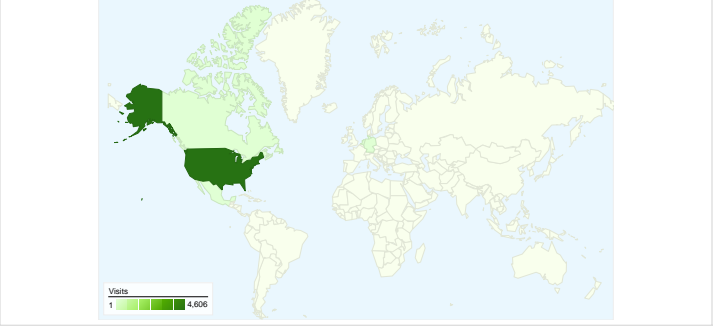

Site Usage

4,771 Visits 28.65% Bounce Rate

26,732 Pageviews 00:03:57 Avg. Time on Site

5.60 Pages/Visit 62.06% % New Visits

Visitors Overview

Map Overlay

Traffic Sources Overview

Content Overview

Pages	Pageviews	% Pageviews
/	6,061	22.67%
/about	1,643	6.15%
/resident-info	1,247	4.66%
/home-sales	1,209	4.52%
/about/amenities-and-	782	2.93%

3,447 people visited this site

4,771 Visits

3,447 Absolute Unique Visitors

All traffic sources sent a total of 4,771 visits

-  18.09% Direct Traffic
-  16.77% Referring Sites
-  65.14% Search Engines

- Search Engines
3,108.00 (65.14%)
- Direct Traffic
863.00 (18.09%)
- Referring Sites
800.00 (16.77%)

4,771 visits came from 35 countries/territories

Site Usage

Country/Territory	Visits	Pages/Visit	Avg. Time on Site	% New Visits	Bounce Rate
United States	4,606	5.63	00:03:59	62.07%	28.09%
Netherlands	31	2.35	00:00:27	6.45%	93.55%
Canada	17	7.06	00:08:16	70.59%	5.88%
Mexico	14	11.07	00:06:47	35.71%	7.14%
Germany	13	5.23	00:03:20	92.31%	38.46%
South Korea	10	2.80	00:01:10	40.00%	50.00%
China	7	3.71	00:01:52	100.00%	14.29%
Japan	7	12.71	00:07:43	85.71%	28.57%
Sweden	6	8.67	00:04:38	66.67%	16.67%