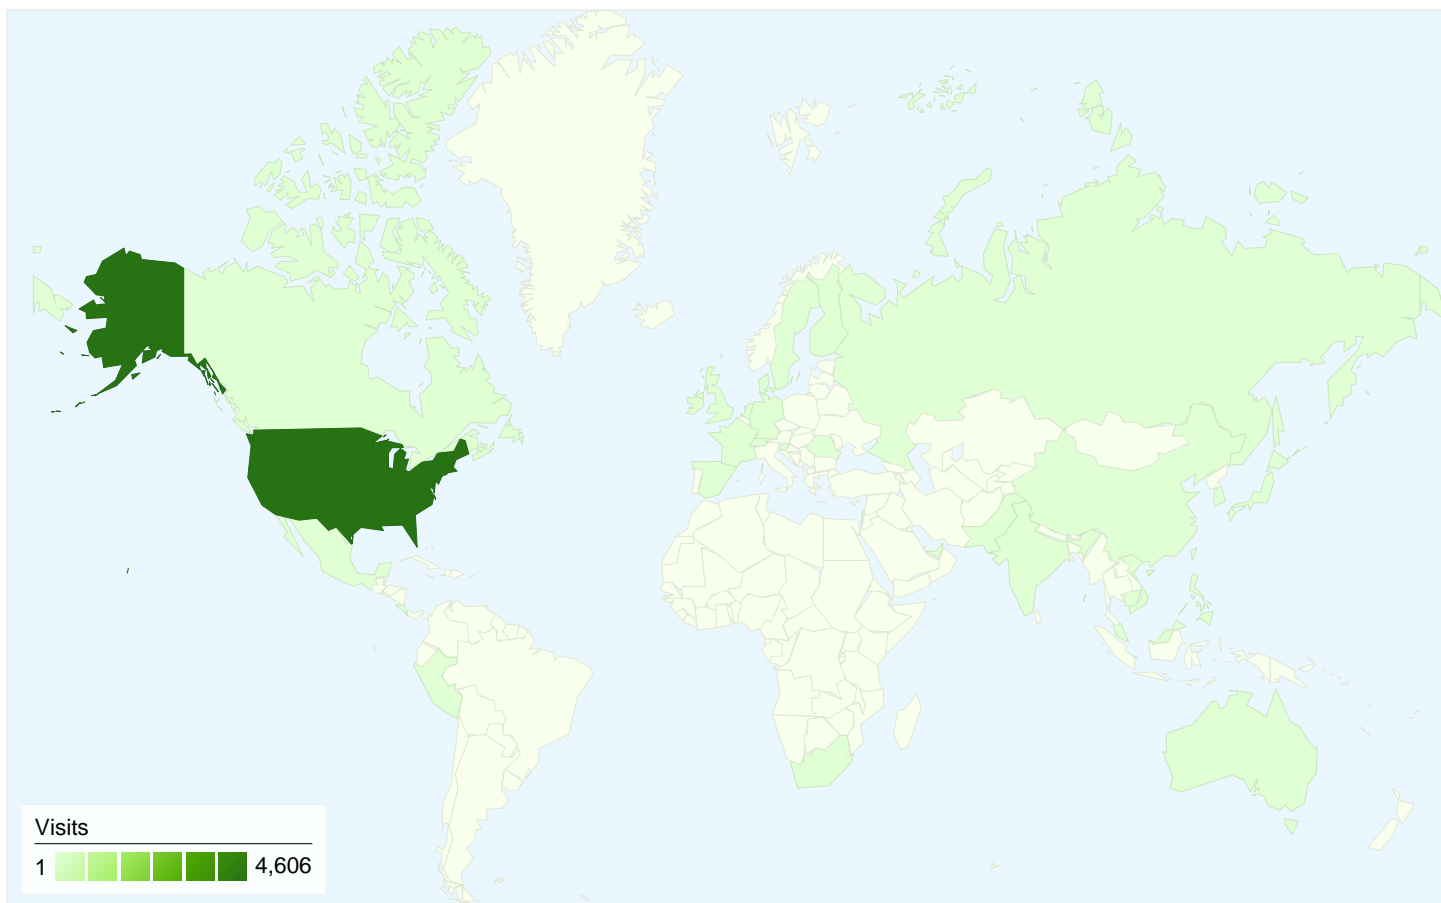

Site Usage

4,771 Visits 28.65% Bounce Rate

26,732 Pageviews 00:03:57 Avg. Time on Site

5.60 Pages/Visit 62.06% % New Visits

Visitors Overview

Map Overlay

Traffic Sources Overview

Content Overview

All traffic sources sent a total of 4,771 visits

-  18.09% Direct Traffic
-  16.77% Referring Sites
-  65.14% Search Engines

- Search Engines
3,108.00 (65.14%)
- Direct Traffic
863.00 (18.09%)
- Referring Sites
800.00 (16.77%)

4,771 visits came from 35 countries/territories

Site Usage

Country/Territory	Visits	Pages/Visit	Avg. Time on Site	% New Visits	Bounce Rate
United States	4,606	5.63	00:03:59	62.07%	28.09%
Netherlands	31	2.35	00:00:27	6.45%	93.55%
Canada	17	7.06	00:08:16	70.59%	5.88%
Mexico	14	11.07	00:06:47	35.71%	7.14%
Germany	13	5.23	00:03:20	92.31%	38.46%
South Korea	10	2.80	00:01:10	40.00%	50.00%
China	7	3.71	00:01:52	100.00%	14.29%
Japan	7	12.71	00:07:43	85.71%	28.57%
Sweden	6	8.67	00:04:38	66.67%	16.67%

United Kingdom	6	5.17	00:04:06	83.33%	33.33%
					1 - 10 of 35

Pages on this site were viewed a total of 26,732 times

26,732 Pageviews

19,997 Unique Views

28.65% Bounce Rate

Top Content

Pages	Pageviews	% Pageviews
/	6,061	22.67%
/about	1,643	6.15%
/resident-info	1,247	4.66%
/home-sales	1,209	4.52%
/about/amenities-and-services/page-1	782	2.93%