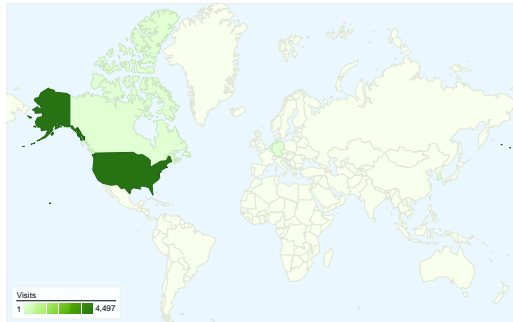

Site Usage

4,692 Visits

26.94% Bounce Rate

28,586 Pageviews

00:04:01 Avg. Time on Site

6.09 Pages/Visit

62.06% % New Visits

Visitors Overview

Visitors
3,340

Map Overlay

Traffic Sources Overview

- Search Engines
2,816.00 (60.02%)
- Direct Traffic
1,042.00 (22.21%)
- Referring Sites
834.00 (17.77%)

Content Overview

| Pages | Pageviews | % Pageviews |
|-----------------------|-----------|-------------|
| / | 6,174 | 21.60% |
| /about | 1,709 | 5.98% |
| /resident-info | 1,343 | 4.70% |
| /home-sales | 1,125 | 3.94% |
| /about/amenities-and- | 833 | 2.91% |

All traffic sources sent a total of 4,692 visits

-  22.21% Direct Traffic
-  17.77% Referring Sites
-  60.02% Search Engines

- Search Engines
2,816.00 (60.02%)
- Direct Traffic
1,042.00 (22.21%)
- Referring Sites
834.00 (17.77%)

4,692 visits came from 36 countries/territories

Site Usage

| Visits 4,692 % of Site Total: 100.00% | Pages/Visit 6.09 Site Avg: 6.09 (0.00%) | Avg. Time on Site 00:04:01 Site Avg: 00:04:01 (0.00%) | % New Visits 62.11% Site Avg: 62.06% (0.07%) | Bounce Rate 26.94% Site Avg: 26.94% (0.00%) | |
|--|--|--|---|--|-------------|
| Country/Territory | Visits | Pages/Visit | Avg. Time on Site | % New Visits | Bounce Rate |
| United States | 4,497 | 6.13 | 00:04:02 | 62.26% | 26.51% |
| Netherlands | 29 | 1.10 | 00:00:03 | 6.90% | 93.10% |
| Canada | 24 | 5.83 | 00:03:53 | 83.33% | 37.50% |
| South Korea | 16 | 9.06 | 00:05:55 | 37.50% | 18.75% |
| Germany | 13 | 5.08 | 00:04:45 | 61.54% | 7.69% |
| Mexico | 12 | 15.00 | 00:04:47 | 8.33% | 8.33% |
| United Kingdom | 11 | 4.00 | 00:04:41 | 90.91% | 27.27% |
| China | 10 | 2.20 | 00:01:16 | 90.00% | 30.00% |
| Vietnam | 10 | 3.40 | 00:04:18 | 40.00% | 60.00% |