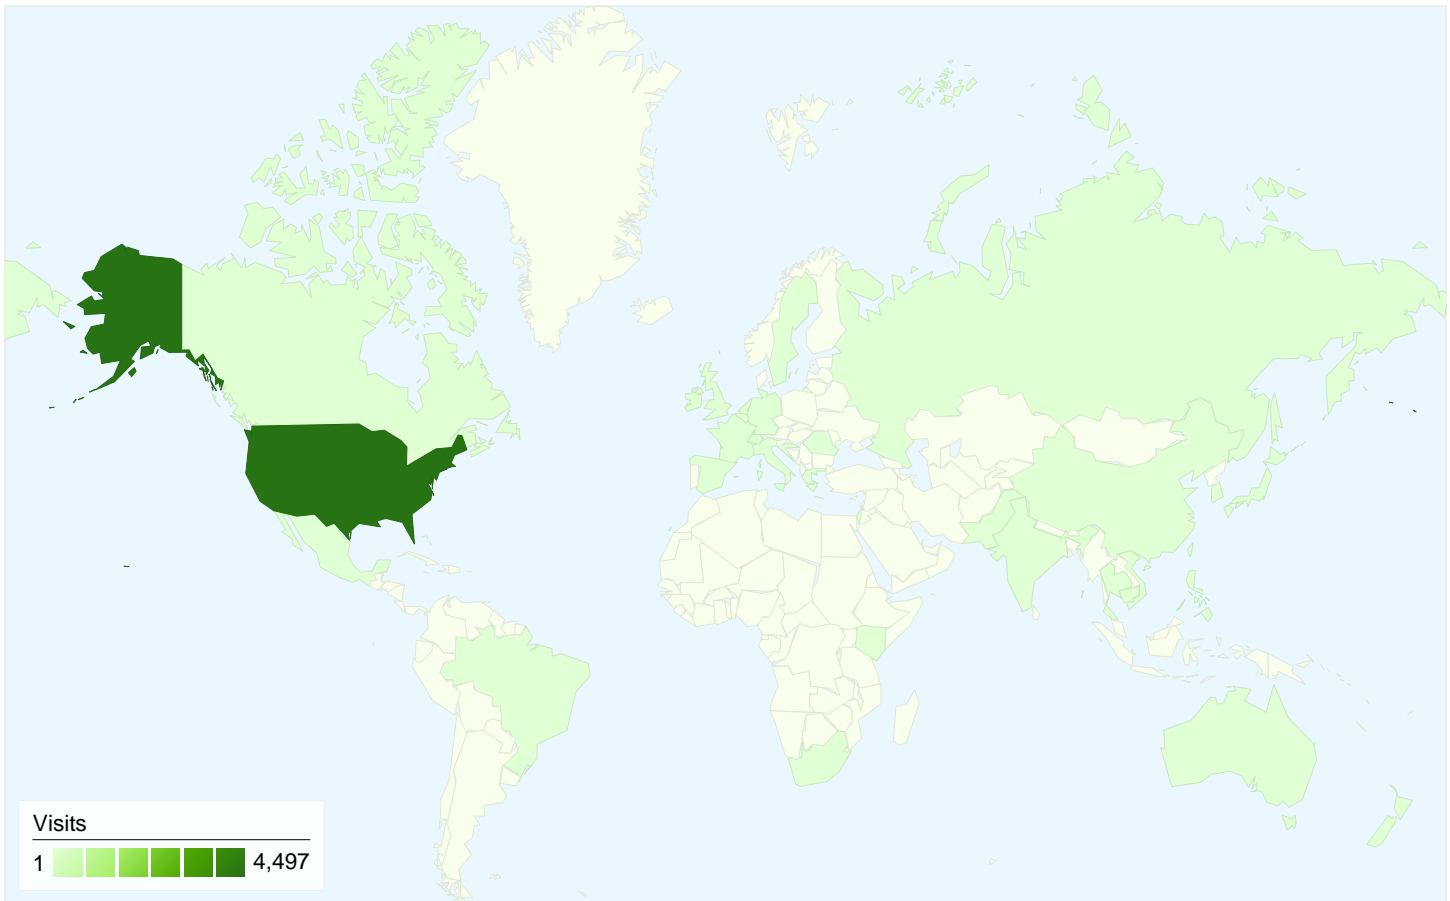

Visitors
3,340

Map Overlay

Traffic Sources Overview

- Search Engines
2,816.00 (60.02%)
- Direct Traffic
1,042.00 (22.21%)
- Referring Sites
834.00 (17.77%)

Content Overview

| Pages | Pageviews | % Pageviews |
|-----------------------|-----------|-------------|
| / | 6,174 | 21.60% |
| /about | 1,709 | 5.98% |
| /resident-info | 1,343 | 4.70% |
| /home-sales | 1,125 | 3.94% |
| /about/amenities-and- | 833 | 2.91% |

3,340 people visited this site

 **4,692** Visits

 **3,340** Absolute Unique Visitors

 **28,586** Pageviews

 **6.09** Average Pageviews

 **00:04:01** Time on Site

 **26.94%** Bounce Rate

 **62.06%** New Visits

All traffic sources sent a total of 4,692 visits

-  22.21% Direct Traffic
-  17.77% Referring Sites
-  60.02% Search Engines

- Search Engines
2,816.00 (60.02%)
- Direct Traffic
1,042.00 (22.21%)
- Referring Sites
834.00 (17.77%)

4,692 visits came from 36 countries/territories

Site Usage

| Visits 4,692 % of Site Total: 100.00% | Pages/Visit 6.09 Site Avg: 6.09 (0.00%) | Avg. Time on Site 00:04:01 Site Avg: 00:04:01 (0.00%) | % New Visits 62.11% Site Avg: 62.06% (0.07%) | Bounce Rate 26.94% Site Avg: 26.94% (0.00%) | |
|--|--|--|---|--|-------------|
| Country/Territory | Visits | Pages/Visit | Avg. Time on Site | % New Visits | Bounce Rate |
| United States | 4,497 | 6.13 | 00:04:02 | 62.26% | 26.51% |
| Netherlands | 29 | 1.10 | 00:00:03 | 6.90% | 93.10% |
| Canada | 24 | 5.83 | 00:03:53 | 83.33% | 37.50% |
| South Korea | 16 | 9.06 | 00:05:55 | 37.50% | 18.75% |
| Germany | 13 | 5.08 | 00:04:45 | 61.54% | 7.69% |
| Mexico | 12 | 15.00 | 00:04:47 | 8.33% | 8.33% |
| United Kingdom | 11 | 4.00 | 00:04:41 | 90.91% | 27.27% |
| China | 10 | 2.20 | 00:01:16 | 90.00% | 30.00% |
| Vietnam | 10 | 3.40 | 00:04:18 | 40.00% | 60.00% |