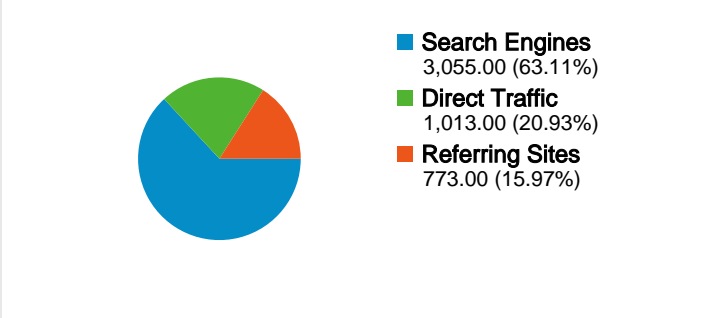

Site Usage

Visitors Overview

Map Overlay

Traffic Sources Overview

Content Overview

Pages	Pageviews	% Pageviews
/	6,164	20.73%
/about	1,696	5.70%
/resident-info	1,434	4.82%
/home-sales	1,202	4.04%
/about/amenities-and-	811	2.73%

3,494 people visited this site

- 4,841** Visits
- 3,494** Absolute Unique Visitors
- 29,739** Pageviews
- 6.14** Average Pageviews
- 00:04:27** Time on Site
- 26.25%** Bounce Rate
- 62.26%** New Visits

All traffic sources sent a total of 4,841 visits

- 20.93% Direct Traffic
- 15.97% Referring Sites
- 63.11% Search Engines

- Search Engines**
3,055.00 (63.11%)
- Direct Traffic**
1,013.00 (20.93%)
- Referring Sites**
773.00 (15.97%)

4,841 visits came from 44 countries/territories

Site Usage

Country/Territory	Visits	Pages/Visit	Avg. Time on Site	% New Visits	Bounce Rate
United States	4,628	6.17	00:04:30	62.60%	25.24%
Netherlands	37	1.24	00:00:11	5.41%	91.89%
Germany	22	3.32	00:01:18	45.45%	59.09%
Canada	21	6.48	00:03:45	71.43%	38.10%
Mexico	13	13.77	00:06:31	46.15%	7.69%
Romania	12	2.42	00:01:26	8.33%	75.00%
Brazil	10	20.30	00:13:23	80.00%	20.00%
Japan	9	5.56	00:02:22	88.89%	33.33%
Bulgaria	7	3.71	00:02:45	28.57%	71.43%