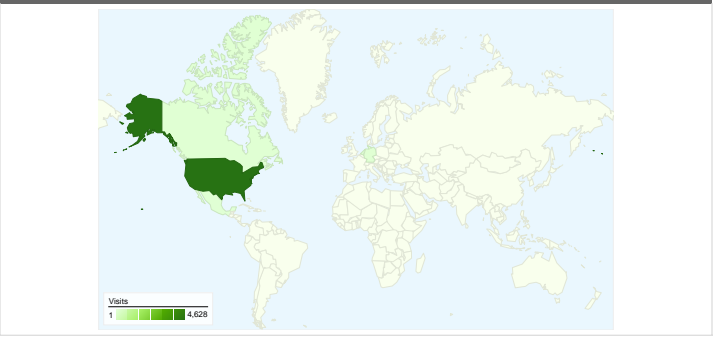

Site Usage

Visitors Overview

Map Overlay

Traffic Sources Overview

Content Overview

Pages	Pageviews	% Pageviews
/	6,164	20.73%
/about	1,696	5.70%
/resident-info	1,434	4.82%
/home-sales	1,202	4.04%
/about/amenities-and-	811	2.73%

3,494 people visited this site

- 4,841** Visits
- 3,494** Absolute Unique Visitors
- 29,739** Pageviews
- 6.14** Average Pageviews
- 00:04:27** Time on Site
- 26.25%** Bounce Rate
- 62.26%** New Visits

All traffic sources sent a total of 4,841 visits

- 20.93% Direct Traffic
- 15.97% Referring Sites
- 63.11% Search Engines

- Search Engines**
3,055.00 (63.11%)
- Direct Traffic**
1,013.00 (20.93%)
- Referring Sites**
773.00 (15.97%)

4,841 visits came from 44 countries/territories

Site Usage

Country/Territory	Visits	Pages/Visit	Avg. Time on Site	% New Visits	Bounce Rate
United States	4,628	6.17	00:04:30	62.60%	25.24%
Netherlands	37	1.24	00:00:11	5.41%	91.89%
Germany	22	3.32	00:01:18	45.45%	59.09%
Canada	21	6.48	00:03:45	71.43%	38.10%
Mexico	13	13.77	00:06:31	46.15%	7.69%
Romania	12	2.42	00:01:26	8.33%	75.00%
Brazil	10	20.30	00:13:23	80.00%	20.00%
Japan	9	5.56	00:02:22	88.89%	33.33%
Bulgaria	7	3.71	00:02:45	28.57%	71.43%