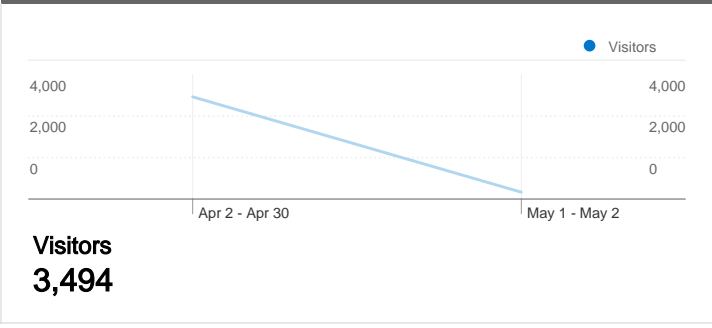

Site Usage

Visitors Overview

Map Overlay

Traffic Sources Overview

Content Overview

Pages	Pageviews	% Pageviews
/	6,164	20.73%
/about	1,696	5.70%
/resident-info	1,434	4.82%
/home-sales	1,202	4.04%
/about/amenities-and-	811	2.73%

3,494 people visited this site

- 4,841** Visits
- 3,494** Absolute Unique Visitors
- 29,739** Pageviews
- 6.14** Average Pageviews
- 00:04:27** Time on Site
- 26.25%** Bounce Rate
- 62.26%** New Visits

4,841 visits came from 44 countries/territories

Site Usage

Country/Territory	Visits	Pages/Visit	Avg. Time on Site	% New Visits	Bounce Rate
United States	4,628	6.17	00:04:30	62.60%	25.24%
Netherlands	37	1.24	00:00:11	5.41%	91.89%
Germany	22	3.32	00:01:18	45.45%	59.09%
Canada	21	6.48	00:03:45	71.43%	38.10%
Mexico	13	13.77	00:06:31	46.15%	7.69%
Romania	12	2.42	00:01:26	8.33%	75.00%
Brazil	10	20.30	00:13:23	80.00%	20.00%
Japan	9	5.56	00:02:22	88.89%	33.33%
Bulgaria	7	3.71	00:02:45	28.57%	71.43%