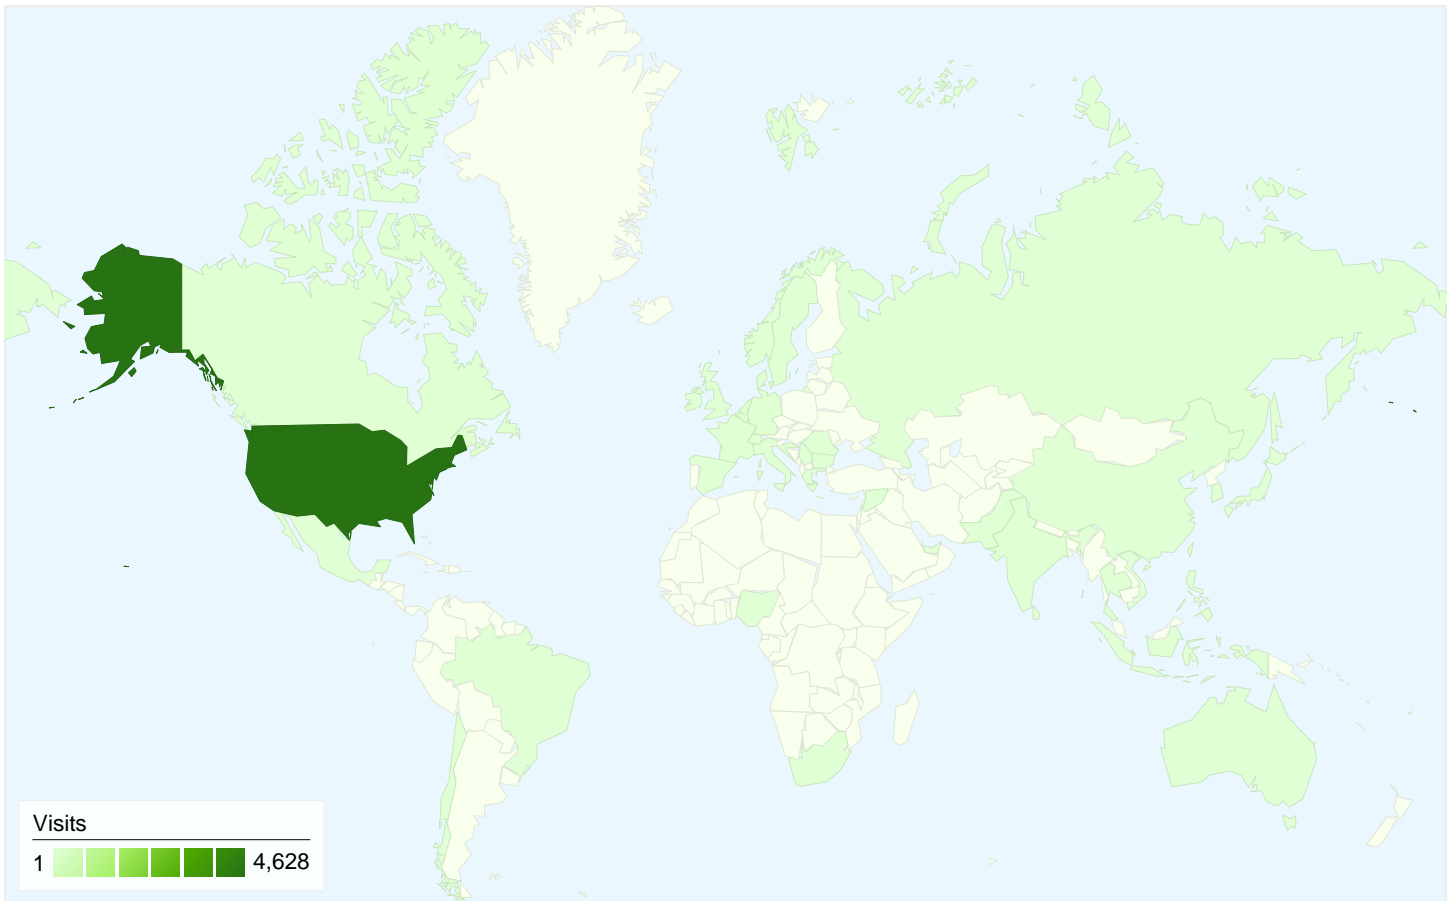

3,494 people visited this site

- 4,841** Visits
- 3,494** Absolute Unique Visitors
- 29,739** Pageviews
- 6.14** Average Pageviews
- 00:04:27** Time on Site
- 26.25%** Bounce Rate
- 62.26%** New Visits

All traffic sources sent a total of 4,841 visits

- 20.93% Direct Traffic
- 15.97% Referring Sites
- 63.11% Search Engines

- Search Engines**
3,055.00 (63.11%)
- Direct Traffic**
1,013.00 (20.93%)
- Referring Sites**
773.00 (15.97%)

4,841 visits came from 44 countries/territories

Site Usage

Country/Territory	Visits	Pages/Visit	Avg. Time on Site	% New Visits	Bounce Rate
United States	4,628	6.17	00:04:30	62.60%	25.24%
Netherlands	37	1.24	00:00:11	5.41%	91.89%
Germany	22	3.32	00:01:18	45.45%	59.09%
Canada	21	6.48	00:03:45	71.43%	38.10%
Mexico	13	13.77	00:06:31	46.15%	7.69%
Romania	12	2.42	00:01:26	8.33%	75.00%
Brazil	10	20.30	00:13:23	80.00%	20.00%
Japan	9	5.56	00:02:22	88.89%	33.33%
Bulgaria	7	3.71	00:02:45	28.57%	71.43%