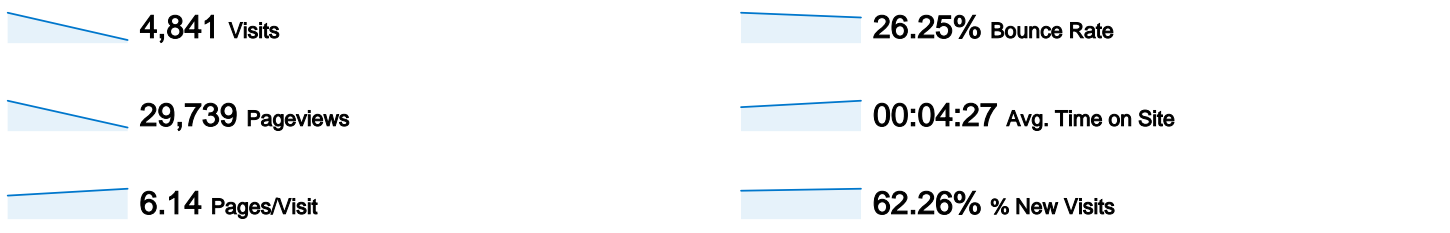

Site Usage

Visitors Overview

Map Overlay

Traffic Sources Overview

Content Overview

Pages	Pageviews	% Pageviews
/	6,164	20.73%
/about	1,696	5.70%
/resident-info	1,434	4.82%
/home-sales	1,202	4.04%
/about/amenities-and-	811	2.73%