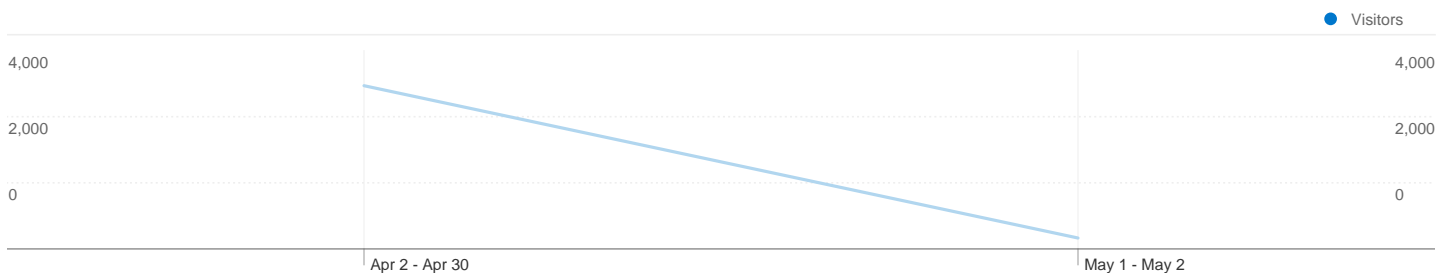

Site Usage

Visitors Overview

Map Overlay

Traffic Sources Overview

Content Overview

Pages	Pageviews	% Pageviews
/	6,164	20.73%
/about	1,696	5.70%
/resident-info	1,434	4.82%
/home-sales	1,202	4.04%
/about/amenities-and-	811	2.73%

3,494 people visited this site

- 4,841** Visits
- 3,494** Absolute Unique Visitors
- 29,739** Pageviews
- 6.14** Average Pageviews
- 00:04:27** Time on Site
- 26.25%** Bounce Rate
- 62.26%** New Visits

4,841 visits came from 44 countries/territories

Site Usage

Country/Territory	Visits	Pages/Visit	Avg. Time on Site	% New Visits	Bounce Rate
United States	4,628	6.17	00:04:30	62.60%	25.24%
Netherlands	37	1.24	00:00:11	5.41%	91.89%
Germany	22	3.32	00:01:18	45.45%	59.09%
Canada	21	6.48	00:03:45	71.43%	38.10%
Mexico	13	13.77	00:06:31	46.15%	7.69%
Romania	12	2.42	00:01:26	8.33%	75.00%
Brazil	10	20.30	00:13:23	80.00%	20.00%
Japan	9	5.56	00:02:22	88.89%	33.33%
Bulgaria	7	3.71	00:02:45	28.57%	71.43%