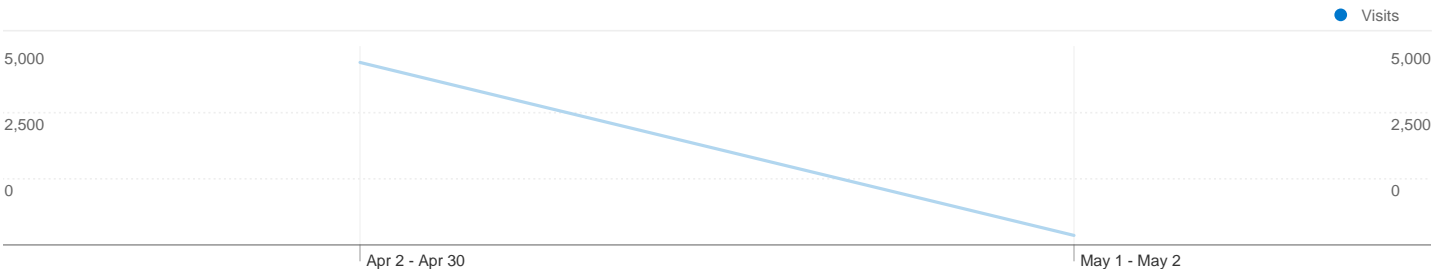

Site Usage

Visitors Overview

Map Overlay

Traffic Sources Overview

Content Overview

Pages	Pageviews	% Pageviews
/	6,164	20.73%
/about	1,696	5.70%
/resident-info	1,434	4.82%
/home-sales	1,202	4.04%
/about/amenities-and-	811	2.73%

3,494 people visited this site

- 4,841** Visits
- 3,494** Absolute Unique Visitors
- 29,739** Pageviews
- 6.14** Average Pageviews
- 00:04:27** Time on Site
- 26.25%** Bounce Rate
- 62.26%** New Visits

All traffic sources sent a total of 4,841 visits

- 20.93% Direct Traffic
- 15.97% Referring Sites
- 63.11% Search Engines

- Search Engines**
3,055.00 (63.11%)
- Direct Traffic**
1,013.00 (20.93%)
- Referring Sites**
773.00 (15.97%)

4,841 visits came from 44 countries/territories

Site Usage

Country/Territory	Visits	Pages/Visit	Avg. Time on Site	% New Visits	Bounce Rate
United States	4,628	6.17	00:04:30	62.60%	25.24%
Netherlands	37	1.24	00:00:11	5.41%	91.89%
Germany	22	3.32	00:01:18	45.45%	59.09%
Canada	21	6.48	00:03:45	71.43%	38.10%
Mexico	13	13.77	00:06:31	46.15%	7.69%
Romania	12	2.42	00:01:26	8.33%	75.00%
Brazil	10	20.30	00:13:23	80.00%	20.00%
Japan	9	5.56	00:02:22	88.89%	33.33%
Bulgaria	7	3.71	00:02:45	28.57%	71.43%