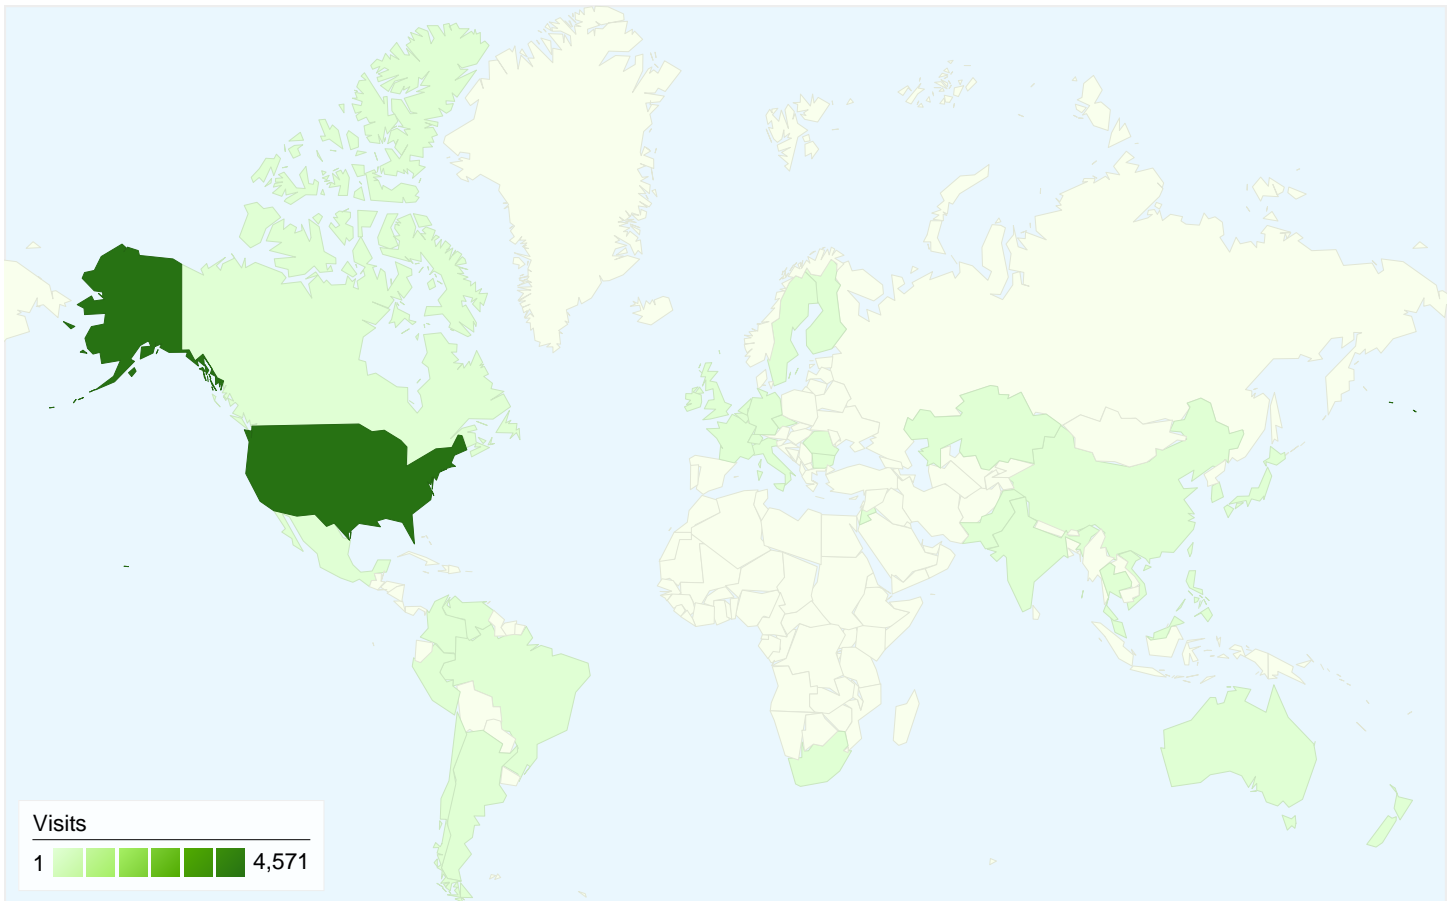

Traffic Sources Overview **Content Overview**

Pages	Pageviews	% Pageviews
/	6,084	21.16%
/about	1,570	5.46%
/resident-info	1,302	4.53%
/home-sales	1,191	4.14%
/about/amenities-and-services	551	1.92%

3,227 people visited this site

All traffic sources sent a total of 4,705 visits

-  20.13% Direct Traffic
-  17.98% Referring Sites
-  61.89% Search Engines

- Search Engines
2,912.00 (61.89%)
- Direct Traffic
947.00 (20.13%)
- Referring Sites
846.00 (17.98%)

4,705 visits came from 40 countries/territories

Site Usage

Country/Territory	Visits	Pages/Visit	Avg. Time on Site	% New Visits	Bounce Rate
Visits 4,705 % of Site Total: 100.00%	Pages/Visit 6.11 Site Avg: 6.11 (0.00%)	Avg. Time on Site 00:04:04 Site Avg: 00:04:04 (0.00%)	% New Visits 61.02% Site Avg: 60.96% (0.10%)	Bounce Rate 27.65% Site Avg: 27.65% (0.00%)	
United States	4,571	6.15	00:04:05	60.97%	27.00%
Netherlands	28	1.32	00:00:08	7.14%	96.43%
United Kingdom	12	5.50	00:01:55	83.33%	58.33%
Canada	11	4.82	00:02:31	90.91%	9.09%
Mexico	9	7.89	00:04:52	22.22%	0.00%
South Korea	9	9.44	00:08:58	66.67%	33.33%
China	7	6.29	00:09:29	57.14%	71.43%
Hong Kong	4	7.00	00:06:48	75.00%	0.00%
Venezuela	4	3.00	00:02:30	50.00%	25.00%