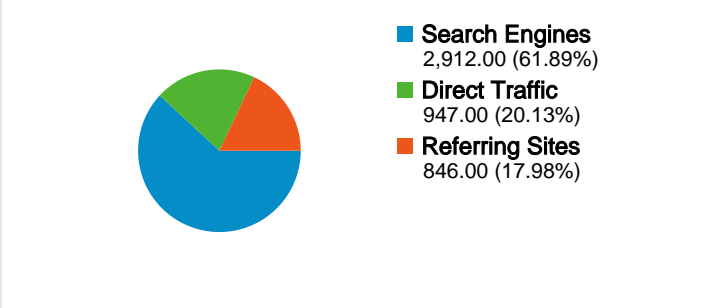

Site Usage

4,705 Visits

27.65% Bounce Rate

28,753 Pageviews

00:04:04 Avg. Time on Site

6.11 Pages/Visit

60.96% % New Visits

Visitors Overview **Map Overlay**

Traffic Sources Overview **Content Overview**

Pages	Pageviews	% Pageviews
/	6,084	21.16%
/about	1,570	5.46%
/resident-info	1,302	4.53%
/home-sales	1,191	4.14%
/about/amenities-and-services	551	1.92%

3,227 people visited this site

All traffic sources sent a total of 4,705 visits

-  20.13% Direct Traffic
-  17.98% Referring Sites
-  61.89% Search Engines

- Search Engines
2,912.00 (61.89%)
- Direct Traffic
947.00 (20.13%)
- Referring Sites
846.00 (17.98%)

4,705 visits came from 40 countries/territories

Site Usage

Country/Territory	Visits	Pages/Visit	Avg. Time on Site	% New Visits	Bounce Rate
Visits 4,705 % of Site Total: 100.00%	Pages/Visit 6.11 Site Avg: 6.11 (0.00%)	Avg. Time on Site 00:04:04 Site Avg: 00:04:04 (0.00%)	% New Visits 61.02% Site Avg: 60.96% (0.10%)	Bounce Rate 27.65% Site Avg: 27.65% (0.00%)	
United States	4,571	6.15	00:04:05	60.97%	27.00%
Netherlands	28	1.32	00:00:08	7.14%	96.43%
United Kingdom	12	5.50	00:01:55	83.33%	58.33%
Canada	11	4.82	00:02:31	90.91%	9.09%
Mexico	9	7.89	00:04:52	22.22%	0.00%
South Korea	9	9.44	00:08:58	66.67%	33.33%
China	7	6.29	00:09:29	57.14%	71.43%
Hong Kong	4	7.00	00:06:48	75.00%	0.00%
Venezuela	4	3.00	00:02:30	50.00%	25.00%