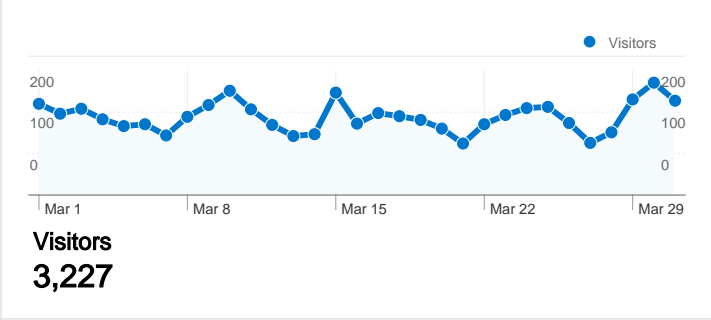

Site Usage

4,705 Visits

27.65% Bounce Rate

28,753 Pageviews

00:04:04 Avg. Time on Site

6.11 Pages/Visit

60.96% % New Visits

Visitors Overview **Map Overlay**

4,705 Visits

3,227 Absolute Unique Visitors

28,753 Pageviews

6.11 Average Pageviews

00:04:04 Time on Site

27.65% Bounce Rate

60.96% New Visits

Technical Profile

All traffic sources sent a total of 4,705 visits

-  20.13% Direct Traffic
-  17.98% Referring Sites
-  61.89% Search Engines

- Search Engines
2,912.00 (61.89%)
- Direct Traffic
947.00 (20.13%)
- Referring Sites
846.00 (17.98%)

4,705 visits came from 40 countries/territories

Site Usage

Country/Territory	Visits	Pages/Visit	Avg. Time on Site	% New Visits	Bounce Rate
Visits 4,705 % of Site Total: 100.00%	Pages/Visit 6.11 Site Avg: 6.11 (0.00%)	Avg. Time on Site 00:04:04 Site Avg: 00:04:04 (0.00%)	% New Visits 61.02% Site Avg: 60.96% (0.10%)	Bounce Rate 27.65% Site Avg: 27.65% (0.00%)	
United States	4,571	6.15	00:04:05	60.97%	27.00%
Netherlands	28	1.32	00:00:08	7.14%	96.43%
United Kingdom	12	5.50	00:01:55	83.33%	58.33%
Canada	11	4.82	00:02:31	90.91%	9.09%
Mexico	9	7.89	00:04:52	22.22%	0.00%
South Korea	9	9.44	00:08:58	66.67%	33.33%
China	7	6.29	00:09:29	57.14%	71.43%
Hong Kong	4	7.00	00:06:48	75.00%	0.00%
Venezuela	4	3.00	00:02:30	50.00%	25.00%