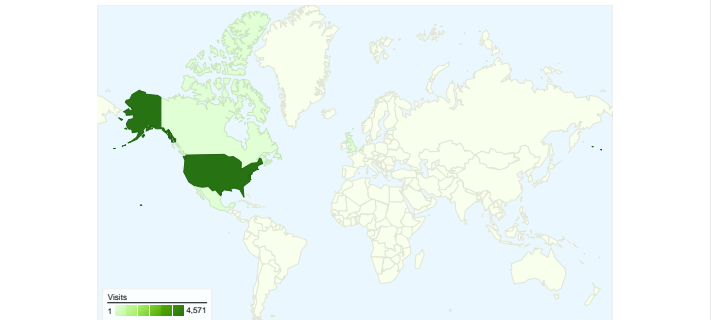

Site Usage

4,705 Visits

27.65% Bounce Rate

28,753 Pageviews

00:04:04 Avg. Time on Site

6.11 Pages/Visit

60.96% % New Visits

Visitors Overview **Map Overlay**

Traffic Sources Overview **Content Overview**

Pages	Pageviews	% Pageviews
/	6,084	21.16%
/about	1,570	5.46%
/resident-info	1,302	4.53%
/home-sales	1,191	4.14%
/about/amenities-and-services	551	1.92%

3,227 people visited this site

All traffic sources sent a total of 4,705 visits

-  20.13% Direct Traffic
-  17.98% Referring Sites
-  61.89% Search Engines

- Search Engines
2,912.00 (61.89%)
- Direct Traffic
947.00 (20.13%)
- Referring Sites
846.00 (17.98%)

4,705 visits came from 40 countries/territories

Site Usage

Country/Territory	Visits	Pages/Visit	Avg. Time on Site	% New Visits	Bounce Rate
Visits 4,705 % of Site Total: 100.00%	Pages/Visit 6.11 Site Avg: 6.11 (0.00%)	Avg. Time on Site 00:04:04 Site Avg: 00:04:04 (0.00%)	% New Visits 61.02% Site Avg: 60.96% (0.10%)	Bounce Rate 27.65% Site Avg: 27.65% (0.00%)	
United States	4,571	6.15	00:04:05	60.97%	27.00%
Netherlands	28	1.32	00:00:08	7.14%	96.43%
United Kingdom	12	5.50	00:01:55	83.33%	58.33%
Canada	11	4.82	00:02:31	90.91%	9.09%
Mexico	9	7.89	00:04:52	22.22%	0.00%
South Korea	9	9.44	00:08:58	66.67%	33.33%
China	7	6.29	00:09:29	57.14%	71.43%
Hong Kong	4	7.00	00:06:48	75.00%	0.00%
Venezuela	4	3.00	00:02:30	50.00%	25.00%