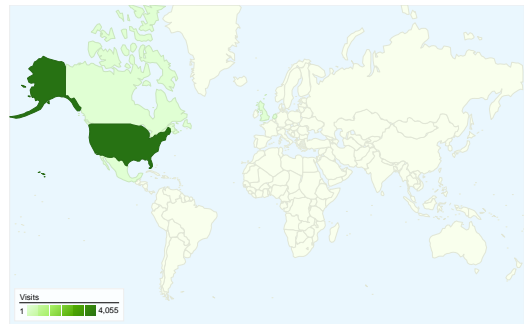

**Site Usage**

**4,176** Visits

**24.19%** Bounce Rate

**29,824** Pageviews

**00:04:29** Avg. Time on Site

**7.14** Pages/Visit

**64.51%** % New Visits

**Visitors Overview**

**Visitors**  
**2,970**

**Map Overlay**

**Traffic Sources Overview**

- **Search Engines**  
2,566.00 (61.45%)
- **Direct Traffic**  
913.00 (21.86%)
- **Referring Sites**  
697.00 (16.69%)

**Content Overview**

All traffic sources sent a total of 4,176 visits

 21.86% Direct Traffic

 16.69% Referring Sites

 61.45% Search Engines

- Search Engines  
2,566.00 (61.45%)
- Direct Traffic  
913.00 (21.86%)
- Referring Sites  
697.00 (16.69%)

## 4,176 visits came from 32 countries/territories

Site Usage

Country/Territory	Visits	Pages/Visit	Avg. Time on Site	% New Visits	Bounce Rate
<b>United States</b>	<b>4,055</b>	7.22	00:04:31	64.64%	23.67%
Netherlands	25	1.24	00:00:08	12.00%	96.00%
Mexico	19	4.74	00:03:16	42.11%	21.05%
Canada	15	4.13	00:03:49	80.00%	33.33%
United Kingdom	9	3.11	00:01:53	88.89%	44.44%
India	6	7.17	00:02:55	100.00%	33.33%
South Korea	5	5.40	00:06:04	100.00%	20.00%
Japan	5	4.20	00:05:17	60.00%	40.00%
Australia	3	14.00	00:10:13	100.00%	0.00%