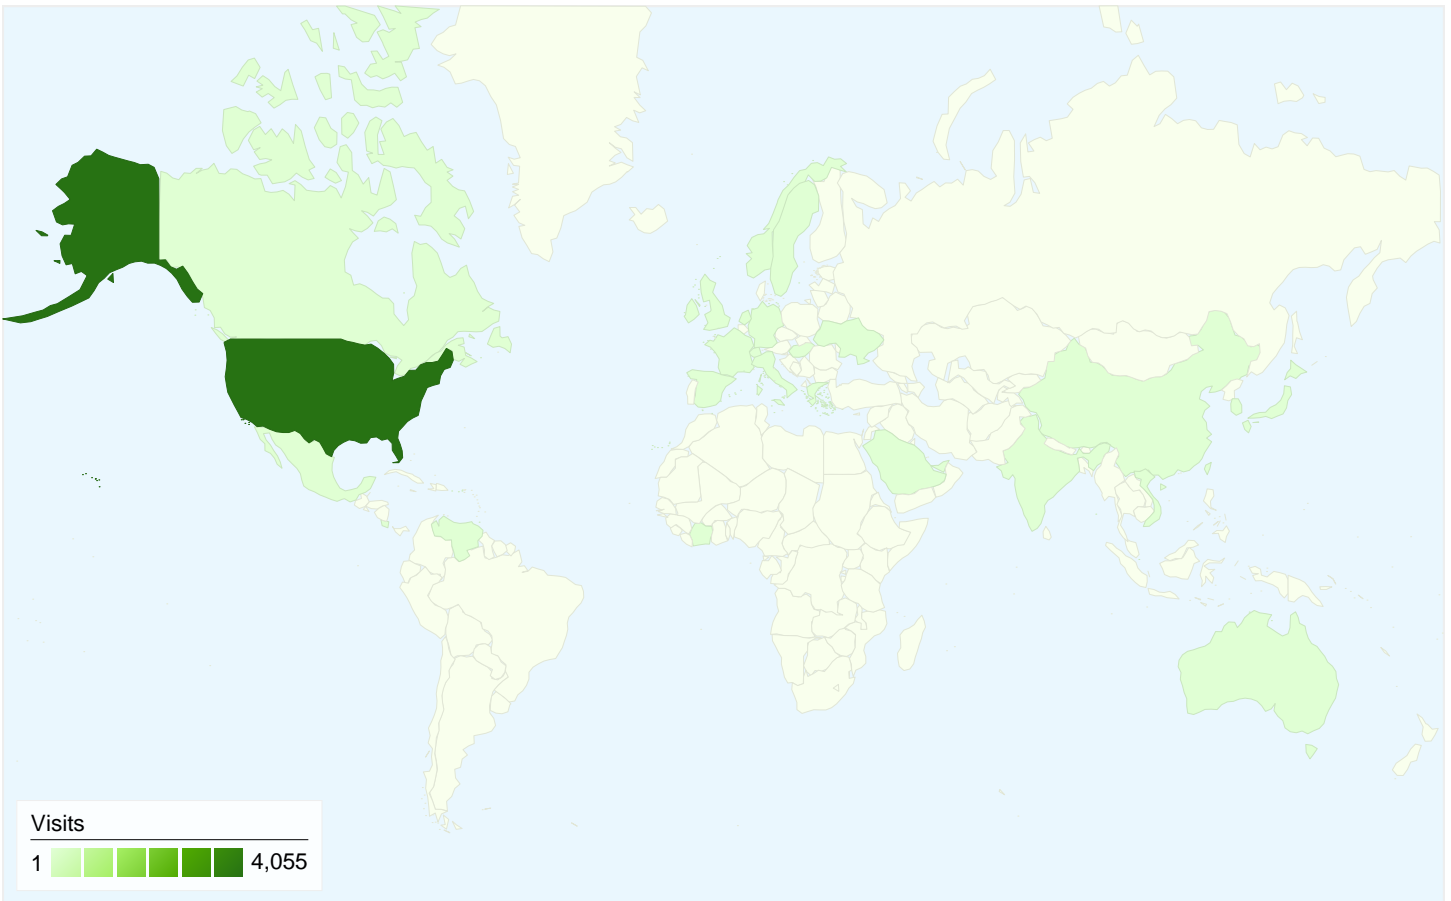

**Visitors**  
**2,970**

**Map Overlay**

**Traffic Sources Overview**

- **Search Engines**  
2,566.00 (61.45%)
- **Direct Traffic**  
913.00 (21.86%)
- **Referring Sites**  
697.00 (16.69%)

**Content Overview**

All traffic sources sent a total of 4,176 visits

 21.86% Direct Traffic

 16.69% Referring Sites

 61.45% Search Engines

- Search Engines  
2,566.00 (61.45%)
- Direct Traffic  
913.00 (21.86%)
- Referring Sites  
697.00 (16.69%)

## 4,176 visits came from 32 countries/territories

Site Usage

Country/Territory	Visits	Pages/Visit	Avg. Time on Site	% New Visits	Bounce Rate
<b>United States</b>	<b>4,055</b>	7.22	00:04:31	64.64%	23.67%
Netherlands	25	1.24	00:00:08	12.00%	96.00%
Mexico	19	4.74	00:03:16	42.11%	21.05%
Canada	15	4.13	00:03:49	80.00%	33.33%
United Kingdom	9	3.11	00:01:53	88.89%	44.44%
India	6	7.17	00:02:55	100.00%	33.33%
South Korea	5	5.40	00:06:04	100.00%	20.00%
Japan	5	4.20	00:05:17	60.00%	40.00%
Australia	3	14.00	00:10:13	100.00%	0.00%