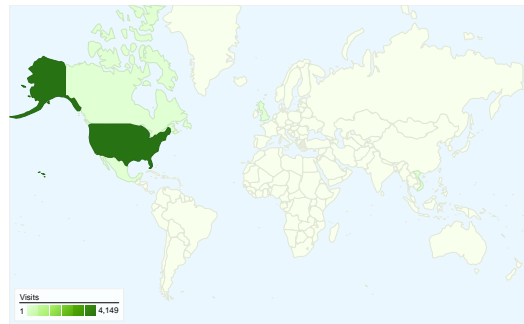

Visitors
3,125

Map Overlay

Traffic Sources Overview

- **Search Engines**
2,442.00 (56.95%)
- **Direct Traffic**
1,050.00 (24.49%)
- **Referring Sites**
796.00 (18.56%)

Content Overview

Pages	Pageviews	% Pageviews
/	6,940	22.81%
/?page_id=7	1,704	5.60%
/?page_id=72	1,344	4.42%
/?page_id=137	990	3.25%
/?page_id=12	830	2.73%

All traffic sources sent a total of 4,288 visits

-  24.49% Direct Traffic
-  18.56% Referring Sites
-  56.95% Search Engines

- Search Engines
2,442.00 (56.95%)
- Direct Traffic
1,050.00 (24.49%)
- Referring Sites
796.00 (18.56%)

4,288 visits came from 37 countries/territories

Site Usage

Country/Territory	Visits	Pages/Visit	Avg. Time on Site	% New Visits	Bounce Rate
United States	4,149	7.13	00:04:32	69.92%	21.79%
Mexico	17	7.76	00:09:01	35.29%	5.88%
Canada	16	4.94	00:01:53	68.75%	18.75%
United Kingdom	10	7.20	00:07:33	90.00%	10.00%
Vietnam	10	1.10	00:00:01	10.00%	90.00%
China	9	1.11	00:00:09	22.22%	88.89%
India	7	4.57	00:02:39	100.00%	42.86%
Switzerland	6	7.00	00:03:30	100.00%	33.33%
Malaysia	5	3.80	00:17:15	40.00%	0.00%

France	5	14.80	00:11:01	100.00%	20.00%
					1 - 10 of 37

Pages on this site were viewed a total of 30,431 times

30,431 Pageviews

21,599 Unique Views

22.11% Bounce Rate

Top Content

Pages	Pageviews	% Pageviews
/	6,940	22.81%
/?page_id=7	1,704	5.60%
/?page_id=72	1,344	4.42%
/?page_id=137	990	3.25%
/?page_id=12	830	2.73%