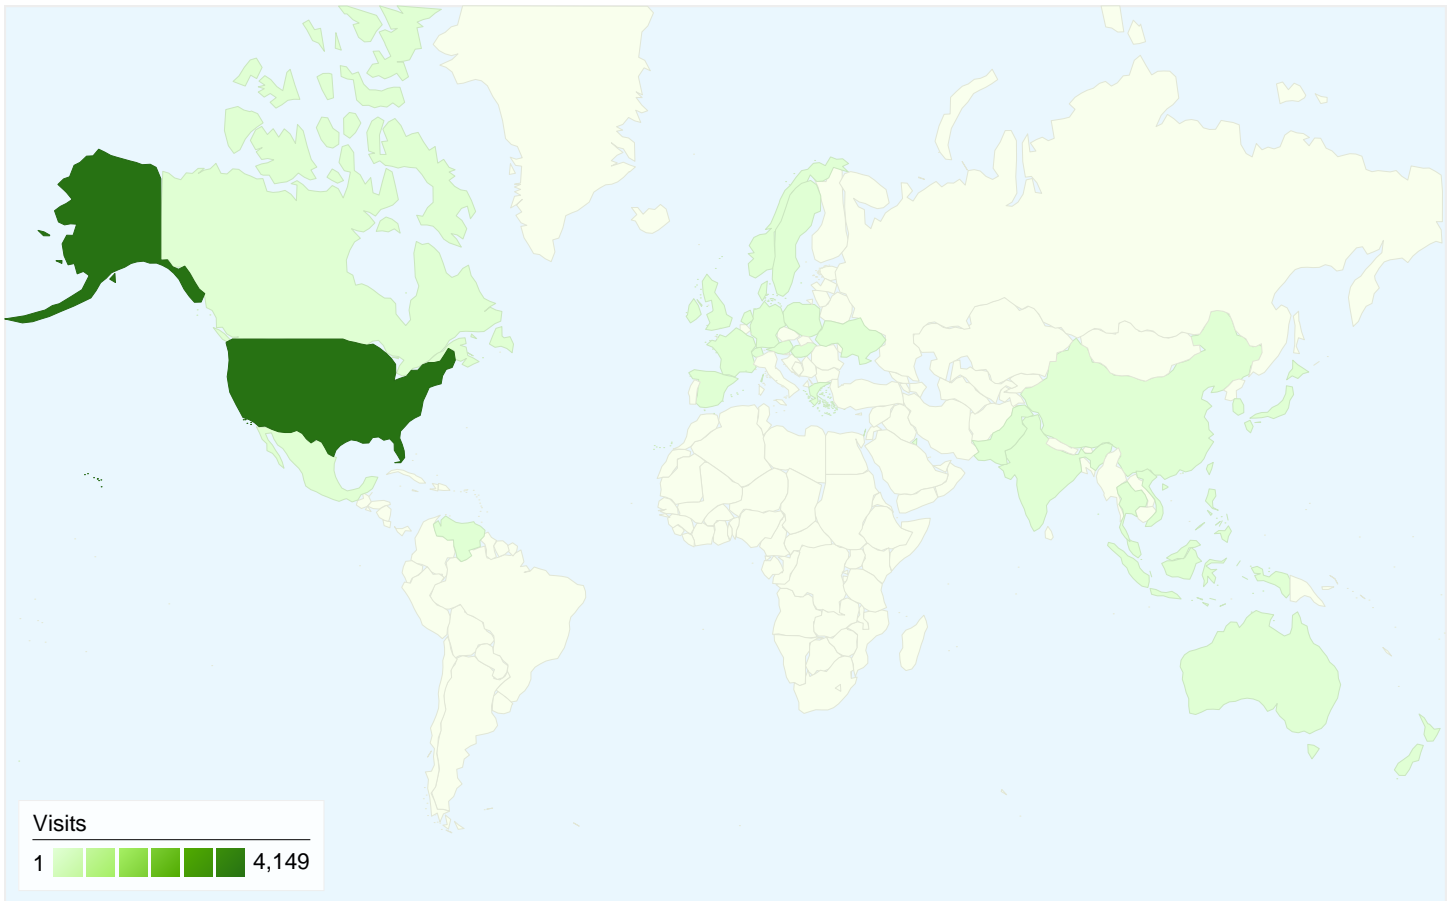

Visitors
3,125

Map Overlay

Traffic Sources Overview

- **Search Engines**
2,442.00 (56.95%)
- **Direct Traffic**
1,050.00 (24.49%)
- **Referring Sites**
796.00 (18.56%)

Content Overview

Pages	Pageviews	% Pageviews
/	6,940	22.81%
/?page_id=7	1,704	5.60%
/?page_id=72	1,344	4.42%
/?page_id=137	990	3.25%
/?page_id=12	830	2.73%

3,125 people visited this site

 **4,288** Visits

 **3,125** Absolute Unique Visitors

 **30,431** Pageviews

 **7.10** Average Pageviews

 **00:04:35** Time on Site

 **22.11%** Bounce Rate

 **69.78%** New Visits

All traffic sources sent a total of 4,288 visits

-  24.49% Direct Traffic
-  18.56% Referring Sites
-  56.95% Search Engines

- Search Engines
2,442.00 (56.95%)
- Direct Traffic
1,050.00 (24.49%)
- Referring Sites
796.00 (18.56%)

4,288 visits came from 37 countries/territories

Site Usage

Country/Territory	Visits	Pages/Visit	Avg. Time on Site	% New Visits	Bounce Rate
United States	4,149	7.13	00:04:32	69.92%	21.79%
Mexico	17	7.76	00:09:01	35.29%	5.88%
Canada	16	4.94	00:01:53	68.75%	18.75%
United Kingdom	10	7.20	00:07:33	90.00%	10.00%
Vietnam	10	1.10	00:00:01	10.00%	90.00%
China	9	1.11	00:00:09	22.22%	88.89%
India	7	4.57	00:02:39	100.00%	42.86%
Switzerland	6	7.00	00:03:30	100.00%	33.33%
Malaysia	5	3.80	00:17:15	40.00%	0.00%