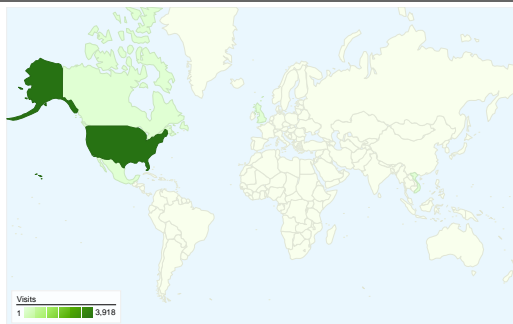

Visitors
2,907

Map Overlay

Traffic Sources Overview

- **Search Engines**
2,192.00 (54.07%)
- **Direct Traffic**
1,118.00 (27.58%)
- **Referring Sites**
744.00 (18.35%)

Content Overview

Pages	Pageviews	% Pageviews
/	6,770	22.90%
/?page_id=7	1,624	5.49%
/?page_id=72	1,303	4.41%
/?page_id=137	970	3.28%
/?page_id=12	783	2.65%

2,907 people visited this site

4,054 Visits

2,907 Absolute Unique Visitors

29,562 Pageviews

7.29 Average Pageviews

00:04:49 Time on Site

21.11% Bounce Rate

70.99% New Visits

All traffic sources sent a total of 4,054 visits

-  27.58% Direct Traffic
-  18.35% Referring Sites
-  54.07% Search Engines

- Search Engines
2,192.00 (54.07%)
- Direct Traffic
1,118.00 (27.58%)
- Referring Sites
744.00 (18.35%)

4,054 visits came from 36 countries/territories

Site Usage

Country/Territory	Visits	Pages/Visit	Avg. Time on Site	% New Visits	Bounce Rate
United States	3,918	7.32	00:04:47	71.11%	20.65%
Canada	18	7.72	00:02:23	55.56%	22.22%
Mexico	15	7.00	00:09:05	66.67%	6.67%
Vietnam	10	1.10	00:00:01	10.00%	90.00%
United Kingdom	10	8.70	00:08:23	80.00%	20.00%
China	9	1.00	00:00:00	22.22%	100.00%
Switzerland	8	6.75	00:05:18	87.50%	12.50%
India	6	2.50	00:02:43	100.00%	50.00%
Malaysia	5	3.80	00:17:15	40.00%	0.00%