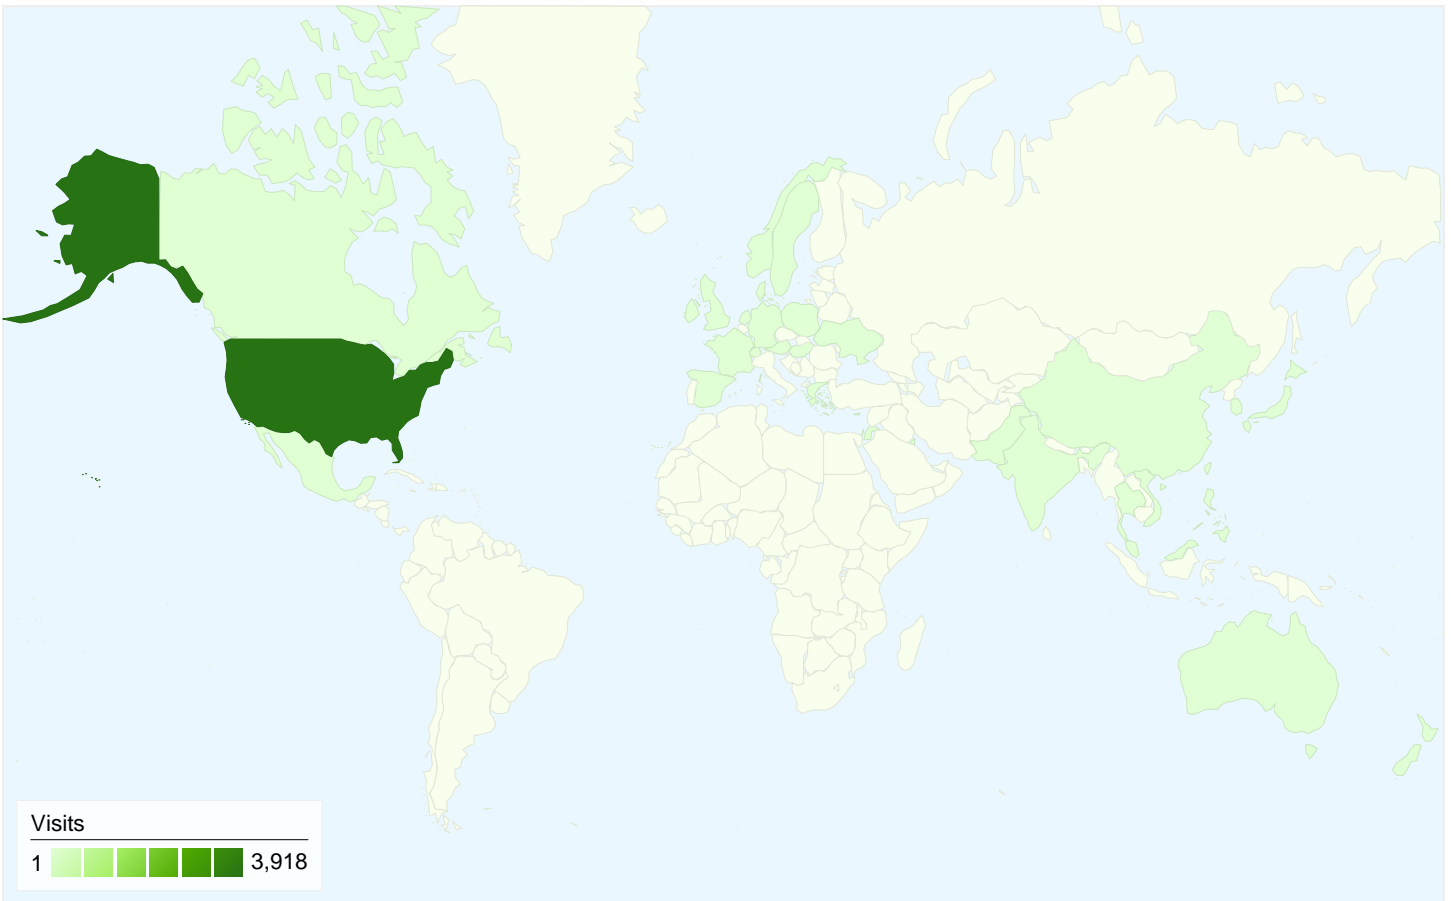

Visitors
2,907

Map Overlay

Traffic Sources Overview

- **Search Engines**
2,192.00 (54.07%)
- **Direct Traffic**
1,118.00 (27.58%)
- **Referring Sites**
744.00 (18.35%)

Content Overview

Pages	Pageviews	% Pageviews
/	6,770	22.90%
/?page_id=7	1,624	5.49%
/?page_id=72	1,303	4.41%
/?page_id=137	970	3.28%
/?page_id=12	783	2.65%

2,907 people visited this site

4,054 Visits

2,907 Absolute Unique Visitors

29,562 Pageviews

7.29 Average Pageviews

00:04:49 Time on Site

21.11% Bounce Rate

70.99% New Visits

All traffic sources sent a total of 4,054 visits

-  27.58% Direct Traffic
-  18.35% Referring Sites
-  54.07% Search Engines

- Search Engines
2,192.00 (54.07%)
- Direct Traffic
1,118.00 (27.58%)
- Referring Sites
744.00 (18.35%)

4,054 visits came from 36 countries/territories

Site Usage

Country/Territory	Visits	Pages/Visit	Avg. Time on Site	% New Visits	Bounce Rate
United States	3,918	7.32	00:04:47	71.11%	20.65%
Canada	18	7.72	00:02:23	55.56%	22.22%
Mexico	15	7.00	00:09:05	66.67%	6.67%
Vietnam	10	1.10	00:00:01	10.00%	90.00%
United Kingdom	10	8.70	00:08:23	80.00%	20.00%
China	9	1.00	00:00:00	22.22%	100.00%
Switzerland	8	6.75	00:05:18	87.50%	12.50%
India	6	2.50	00:02:43	100.00%	50.00%
Malaysia	5	3.80	00:17:15	40.00%	0.00%